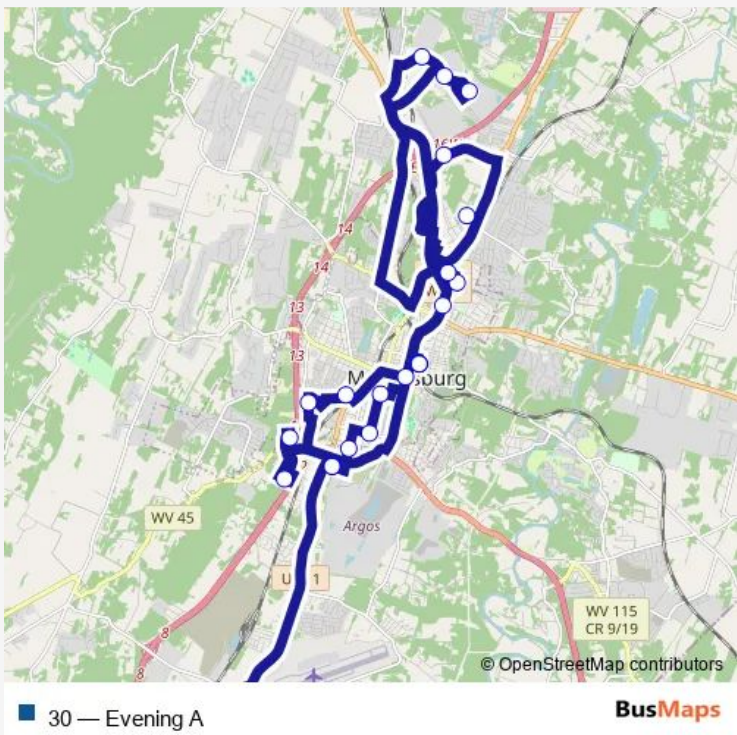

## Bus 30 Evening A

[Go to website](#)

**Direction**  
 Caperton Transportation Station — Sheetz/Mega Apartments  
 22 stops  
[Open route schedule](#)

- Caperton Transportation Station
- 7-Eleven (Queen Street)
- Big Lots
- Save A Lot Martinsburg
- Joshua Drive
- Berkeley County Dhhr
- Quad
- Fed Ex
- Macy's
- Caperton Transportation Station
- Queen Street/King Street
- Courthouse Complex
- Raleigh Street/Wilson Street
- Fountainhead Apartments - South
- Gabes
- Weis
- Target
- Walmart Foxcroft
- Ambrose Towers
- Caperton Transportation Station
- Gabes

Route schedule  
 Caperton Transportation Station — Sheetz/Mega Apartments

Monday	18:49
Tuesday	18:49
Wednesday	18:49
Thursday	18:49
Friday	18:49
Saturday	18:49
Sunday	—

**Route info**  
 Direction: Caperton Transportation Station  
 Stops: 22  
 Trip Duration: 1 hour 51 min

**Direction**

Caperton Transportation Station — Caperton Transportation Station

12 stops

[Open route schedule](#)

Caperton Transportation Station

7-Eleven (Queen Street)

Big Lots

Save A Lot Martinsburg

## Route schedule

Caperton Transportation Station — Caperton Transportation Station

Monday 17:30

Tuesday 17:30

Wednesday 17:30

Thursday 17:30

Friday 17:30

Saturday 17:30