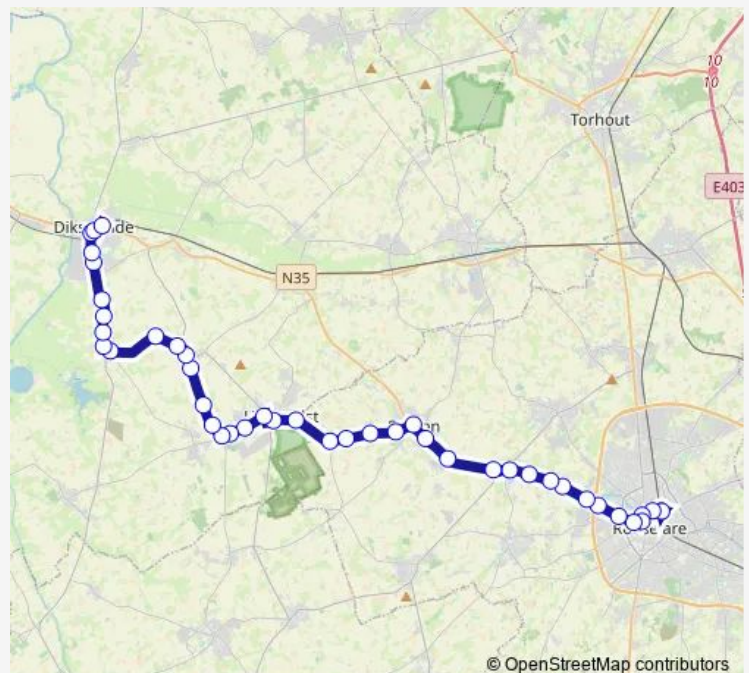

Staden Parnassusberg

Staden Soetestraat

Staden Reke

Houthulst Markt

Route schedule

Roeselare Station perron 5 — Diksmuide Station perron 1

Monday 05:45-20:20

Tuesday 05:45-20:20

Wednesday 05:45-20:20

Thursday 05:45-20:20

Friday 05:45-20:20

Saturday 07:20-20:20

Sunday 08:20-20:20

Route info

Direction: Roeselare Station perron 5

Stops: 41

Trip Duration: 0 hour 47 min

30 — Roeselare - Schiervelde - Staden - Houthulst - Diksmuide

Houthulst Brouwershof

Houthulst Vijverstraat

Houthulst Vrijetijdscampus

Houthulst Jagershof

Klerken Schoolstraat

Klerken Zwartegat