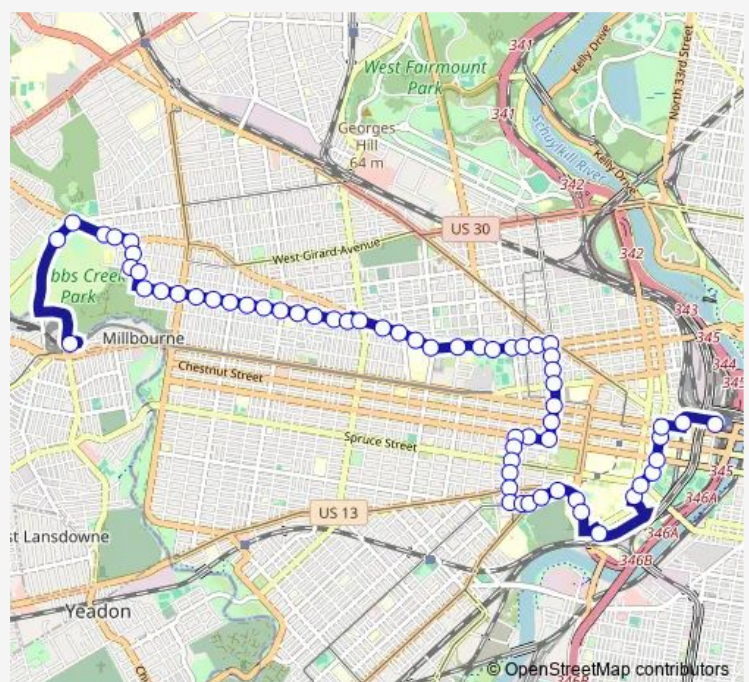

Vine St & 65th St

Vine St & 64th St

Vine St & 63rd St

Vine St & 62nd St

Vine St & 61st St

Vine St & 60th St

Vine St & 59th St

Vine St & 58th St

Vine St & 57th St

Vine St & 56th St

Vine St & 55th St

Vine St & 54th St

Route schedule

69th St Transit Center North Terminal — 30th St & Market St - Mbns

Monday 04:49-20:49

Tuesday 04:49-20:49

Wednesday 04:49-20:49

Thursday 04:49-20:49

Friday 04:49-20:49

Saturday 05:50-20:49

Sunday 05:50-20:49

Route info

Direction: 69th St Transit Center North Terminal

Stops: 62

Trip Duration: 0 hour 45 min

30 — Amtrak 30th St Sta to 69th St Tc

Vine St & 53rd St

Haverford Av & 52nd St

Haverford Av & 51st St

Haverford Av & 50th St

Haverford Av & 49th St

Haverford Av & 48th St