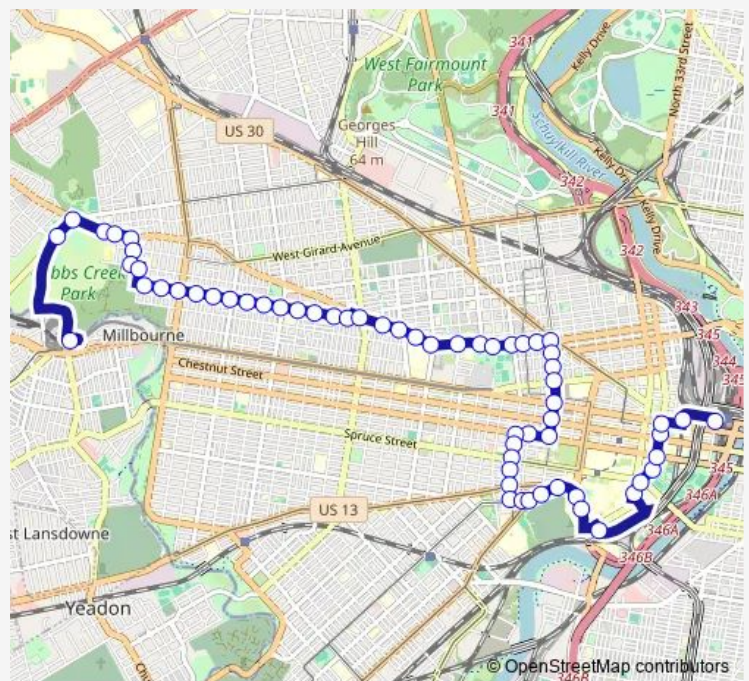

Vine St & 62nd St

Vine St & 61st St

Vine St & 60th St

Vine St & 59th St

Vine St & 58th St

Vine St & 57th St

Vine St & 56th St

Vine St & 55th St

Vine St & 54th St

### Route schedule

69th St Transit Center North Terminal — 30th St & Market St - Mbns

Monday 04:49-20:49

Tuesday 04:49-20:49

Wednesday 04:49-20:49

Thursday 04:49-20:49

Friday 04:49-20:49

Saturday 05:50-20:49

### Route info

Direction: 69th St Transit Center North Terminal

Stops: 62

Trip Duration: 0 hour 43 min

30 — Amtrak 30th St Sta to 69th St Tc

Vine St & 53rd St

Haverford Av & 52nd St

Haverford Av & 51st St