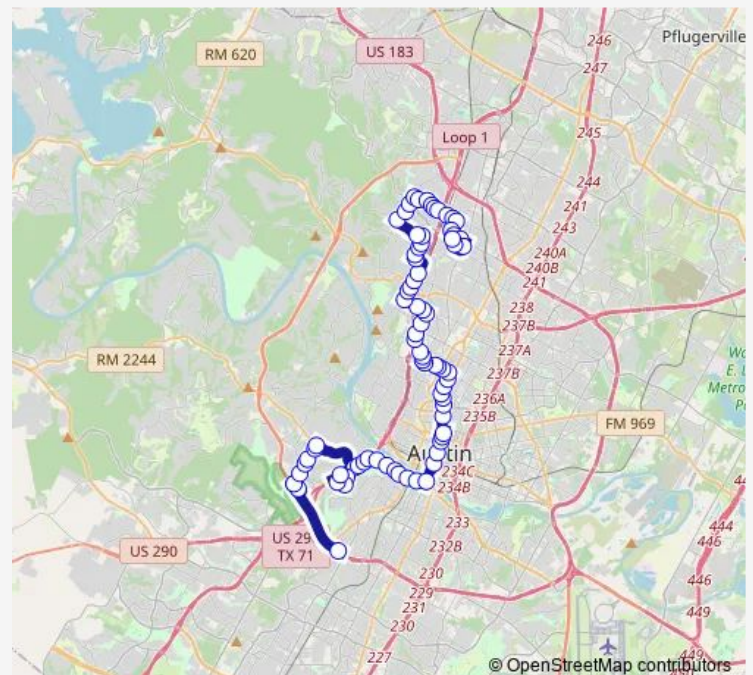

Thursday 04:50-22:20

Friday 04:50-22:20

Saturday 05:45-21:45

Sunday 05:45-21:10

Route info

Direction: 2714 Foster/Northcross

Stops: 72

Trip Duration: 1 hour 32 min

4748 Bull Creek/49th

4700 Bull Creek/Perry

4318 Bull Creek/44th

4220 Bull Creek/Jackson

Bull Creek/38th

3604 Bull Creek/Jefferson

35th/Crawford

1301 W 38th/Tonkawa

38th/Medical Parkway

West 38th Station (Sb)

38th/Ronson

Guadalupe/Maiden

Guadalupe/34th Street

31st Street Station (Sb)

2900 Guadalupe/29th

Guadalupe/27th Street