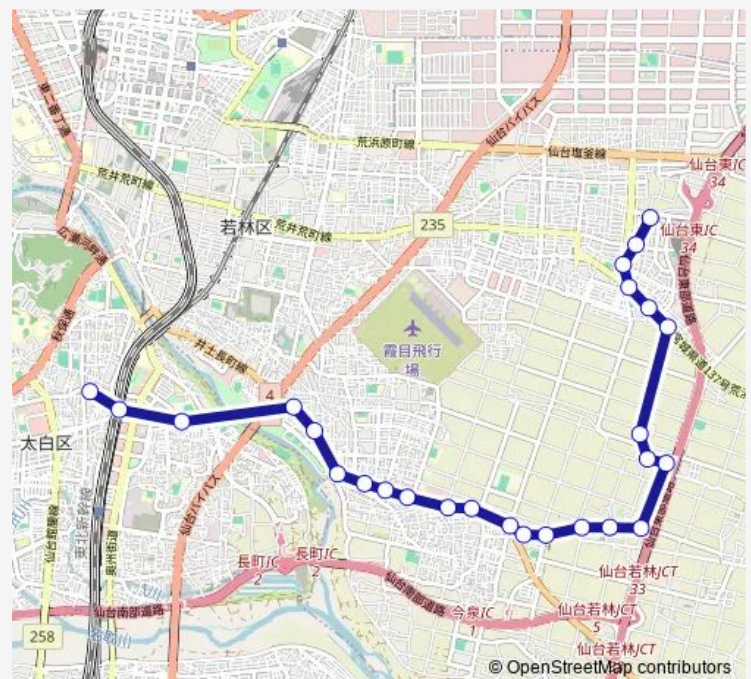

Thursday 07:08

Friday 07:08

Saturday —

Sunday —

Route info

Direction: 長町四丁目長町営業所前

Stops: 26

Trip Duration: 1 hour 0 min

■ 30 — 長町営→藤田→荒井駅

BusMaps

荒井八丁目

七郷中学校前

七郷小学校前

荒井六丁目

荒井駅

30 Bus time schedules and route maps are available in an offline PDF at busmaps.com. Use the busmaps.com website to see live bus times, train schedule or subway schedule, and step-by-step directions for all public transit in Sendai