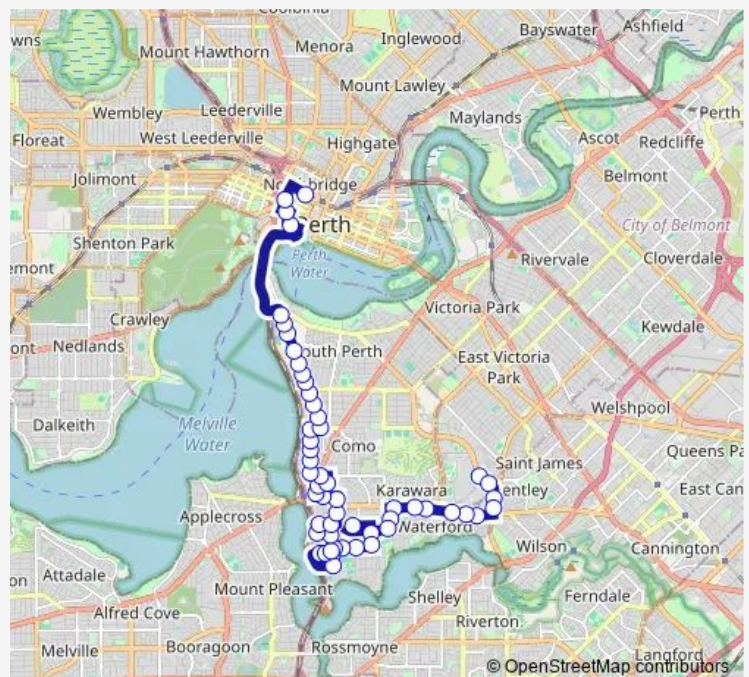

Friday 15:25

Saturday —

Sunday —

Route info

Direction: Bruce St Como Secondary College Stand 2

Stops: 28

Trip Duration: 0 hour 28 min

Manning Rd After Drogheda Wy

Manning Rd Before Townsing Dr

Manning Rd After Townsing Dr

Lawson St After Farnham St

Lawson St Before Beveridge St

Hayman Rd After Marquis St

Curtin University Bus Stn Stand 6

Direction

Perth Busport Zone A — Curtin University Bus Stn Stand 6

54 stops

[Open route schedule](#)

Perth Busport Zone A

Milligan St After Murray St

St Georges Tce Mill Street Cat Id 31

Elizabeth Quay Bus Stn Stand A2

Labouchere Rd After Mill Point Rd

Labouchere Rd Perth Zoo

Milligan St Before Murray St

30 Bus time schedules and route maps are available in an offline PDF at busmaps.com. Use the busmaps.com website to see live bus times, train schedule or subway schedule, and step-by-step directions for all public transit in Perth