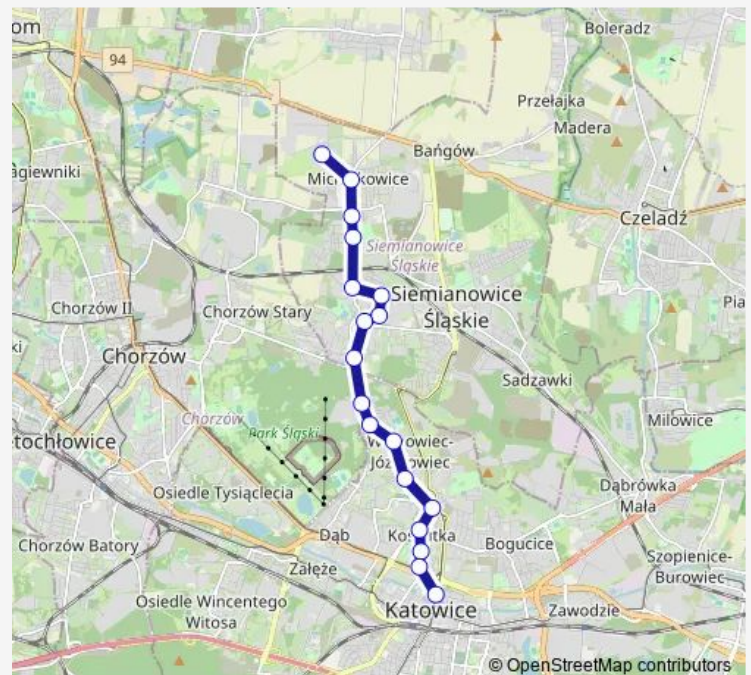

Route schedule

Michałkowice Bytomska — Katowice Aleja Korfantego

Monday 18:03-23:29

Tuesday 18:03-23:29

Wednesday 18:03-23:41

Thursday 18:03-23:29

Friday 18:03-23:29

Saturday 22:46-23:41

Sunday 22:46-23:41

Route info

Direction: Michałkowice Bytomska

Stops: 18

Trip Duration: 0 hour 31 min

Direction

Katowice Mickiewicza — Michałkowice Bytomska

18 stops

Thursday 04:31-05:17

Friday 04:31-05:17

Saturday 04:59

Sunday 04:59

Route info

Direction: Katowice Mickiewicza

Stops: 18

Trip Duration: 0 hour 21 min