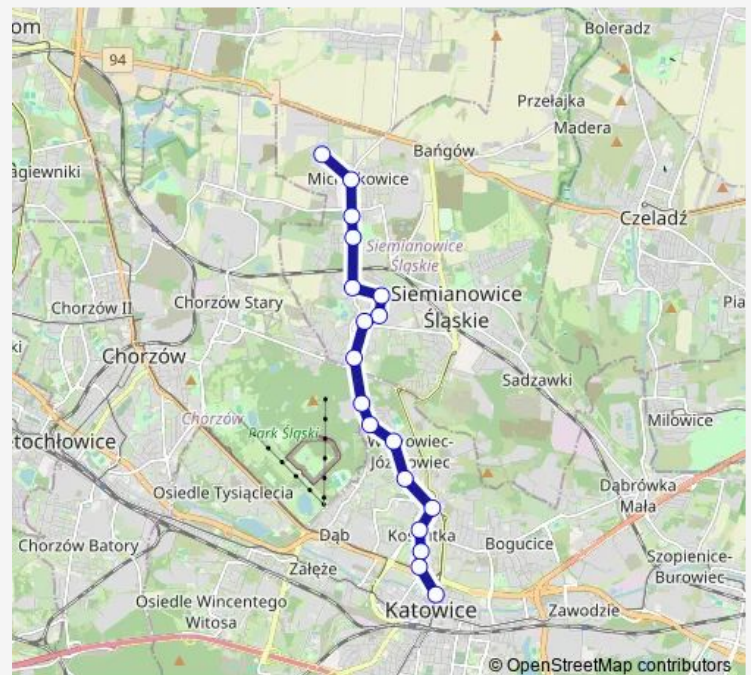

Route schedule

Michałkowice Bytomska — Katowice Aleja Korfantego

Monday 18:03-23:29

Tuesday 18:03-23:29

Wednesday 18:03-23:41

Thursday 18:03-23:29

Friday 18:03-23:29

Saturday 22:46-23:41

Sunday 22:46-23:41

Route info

Direction: Michałkowice Bytomska

Stops: 18

Trip Duration: 0 hour 33 min

Direction

Katowice Mickiewicza — Michałkowice Bytomska

18 stops

Thursday 04:31-05:17

Friday 04:31-05:17

Saturday 04:59

Sunday 04:59

Route info

Direction: Katowice Mickiewicza

Stops: 18

Trip Duration: 0 hour 30 min