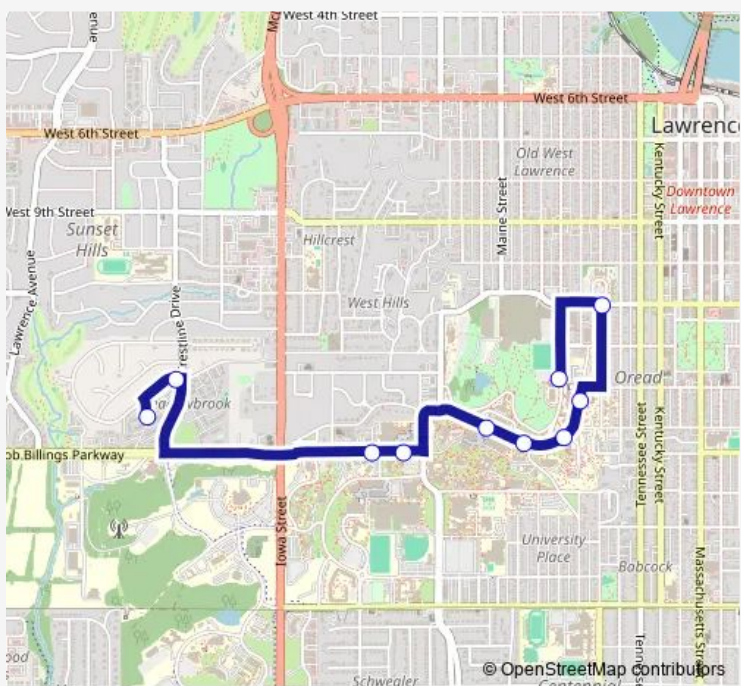

Bus 30 Bob Billings & Crestline / Ku

[Go to website](#)

Direction
 352 - Chelsea Place — 177 - Spencer Museum of Art
 10 stops
[Open route schedule](#)

- 352 - Chelsea Place
- 291 - University @ Crestline
- 370 - Jayhawker Towers
- 371 - Green Hall
- 456 - Wescoe Hall
- 382 - Stauffer-Flint Hall
- 168 - Fraser Hall
- 171 - Kansas Union
- 286 - 11th @ Louisiana
- 177 - Spencer Museum of Art

Route schedule
 352 - Chelsea Place — 177 - Spencer Museum of Art

Monday	07:02-21:02
Tuesday	07:02-21:02
Wednesday	07:02-21:02
Thursday	07:02-21:02
Friday	07:02-21:02
Saturday	—
Sunday	—

Route info
 Direction: 352 - Chelsea Place
 Stops: 10
 Trip Duration: 0 hour 19 min

Direction

173 - Kansas Union — 352 - Chelsea Place

7 stops

[Open route schedule](#)

173 - Kansas Union

166 - Lippincott Hall

373 - Bailey Hall

455 - Snow Hall

Thursday 07:35-21:55

Friday 07:35-21:55

Saturday —

Sunday —

Route info

Direction: 173 - Kansas Union

Stops: 7

Trip Duration: 0 hour 7 min