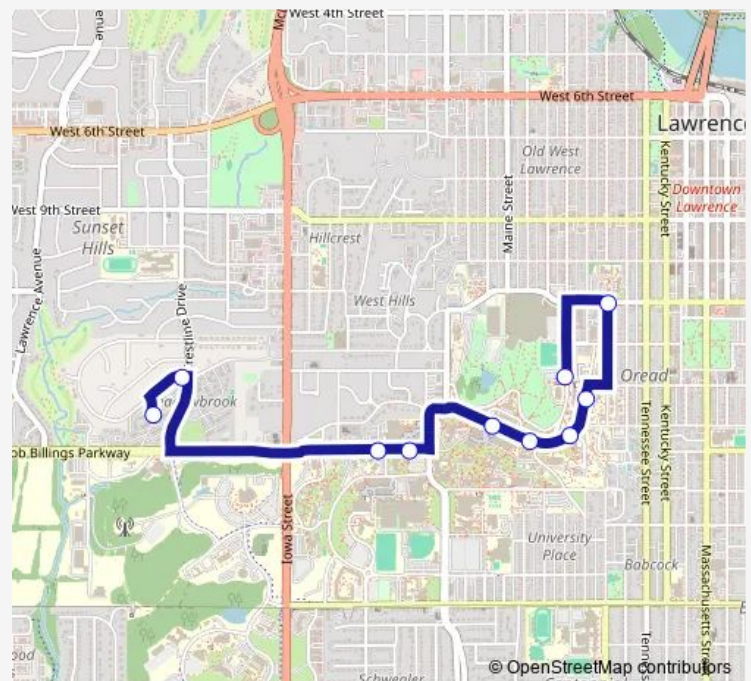

Bus 30 Bob Billings & Crestline / Ku

[Go to website](#)

Direction

173 - Kansas Union — 352 - Chelsea Place

7 stops

[Open route schedule](#)

173 - Kansas Union

166 - Lippincott Hall

Tuesday 07:35-21:55

Wednesday 07:35-21:55

Thursday 07:35-21:55

Friday 07:35-21:55

Saturday —

Sunday —

Route info

Direction: 173 - Kansas Union

Stops: 7

Trip Duration: 0 hour 7 min

30 — Bob Billings & Crestline / Ku

Direction

352 - Chelsea Place — 177 - Spencer Museum of Art

10 stops

[Open route schedule](#)

352 - Chelsea Place

Saturday —

Sunday —

Route info

Direction: 352 - Chelsea Place

Stops: 10

Trip Duration: 0 hour 19 min

30 Bus time schedules and route maps are available in an offline PDF at busmaps.com. Use the busmaps.com website to see live bus times, train schedule or subway schedule, and step-by-step directions for all public transit in Lawrence