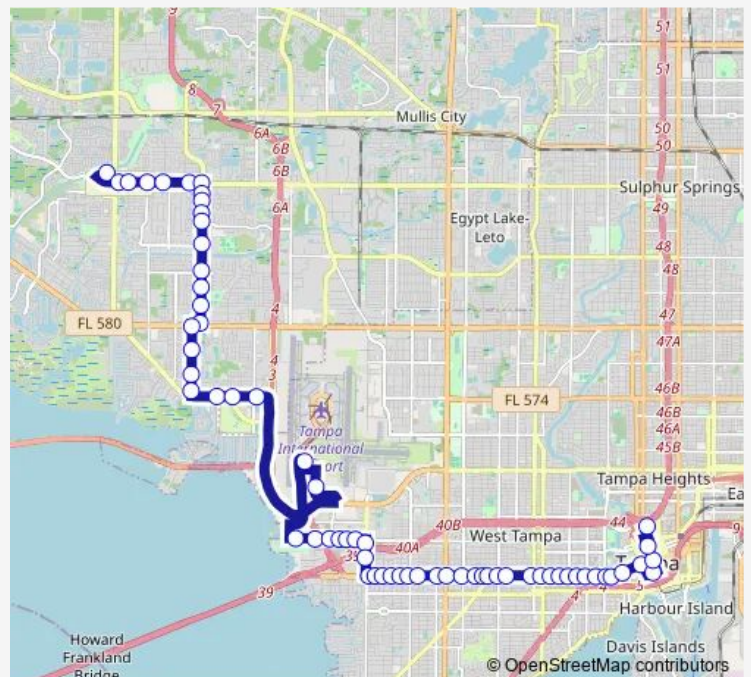

**Bus 30 Kennedy Boulevard/Town N Country**

[Go to website](#)

**Direction**  
 Northwest Transfer Center — Marion Transit Center  
 63 stops  
[Open route schedule](#)

- Northwest Transfer Center
- Waters Ave @ Sheldon Rd
- Waters Ave @ Riverwood Blvd
- Waters Ave @ Northbridge Blvd
- Waters Ave @ Pinehurst Dr
- Waters Ave @ Royal Sand Cir
- Waters Ave @ Hanley Rd
- Hanley Rd @ Winging Way Dr
- Hanley Rd @ Nesting Place Ct
- Hanley Rd @ Palmera Pointe
- Hanley Rd @ Barry Rd
- Hanley Rd @ Woodbridge Blvd
- Hanley Rd @ Jackson Springs Rd
- Hanley Rd @ Hanna Ave
- Hanley Rd @ Henry Ave
- Hanley Rd @ Hillsborough Ave
- Kelly Rd @ Hillsborough Ave
- Kelly Rd @ New Orleans St
- Kelly Rd @ Swindon Rd
- Kelly Rd @ Dosina Lane
- Memorial Hwy @ Dana Shores Dr

**Route schedule**

Northwest Transfer Center — Marion Transit Center

Monday	03:55-23:00
Tuesday	03:55-23:00
Wednesday	03:55-23:00
Thursday	03:55-23:00
Friday	03:55-23:00
Saturday	05:00-23:00
Sunday	05:00-23:00

**Route info**

Direction: Northwest Transfer Center  
 Stops: 63  
 Trip Duration: 1 hour 19 min

30 — Kennedy Boulevard/Town N Country **BusMaps**

Memorial Hwy @ Independence Pkwy

Memorial Hwy @ George Rd

## Route info

Direction: Marion Transit Center

Stops: 61

Trip Duration: 1 hour 3 min

Kennedy Blvd @ Lois Av

Kennedy Blvd @ Hubert Av

Kennedy Blvd @ Manhattan Av

Kennedy Blvd @ Hesperides St