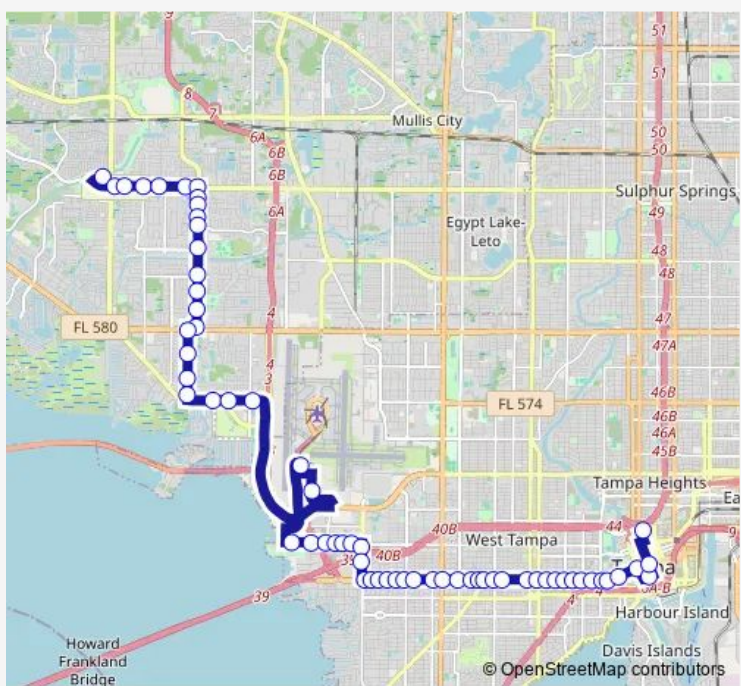

Bus 30 Kennedy Boulevard/Town N Country

[Go to website](#)

Direction
 Northwest Transfer Center — Marion Transit Center
 63 stops
[Open route schedule](#)

- Northwest Transfer Center
- Waters Ave @ Sheldon Rd
- Waters Ave @ Riverwood Blvd
- Waters Ave @ Northbridge Blvd
- Waters Ave @ Pinehurst Dr
- Waters Ave @ Royal Sand Cir
- Waters Ave @ Hanley Rd
- Hanley Rd @ Winging Way Dr
- Hanley Rd @ Nesting Place Ct
- Hanley Rd @ Palmera Pointe
- Hanley Rd @ Barry Rd
- Hanley Rd @ Woodbridge Blvd
- Hanley Rd @ Jackson Springs Rd
- Hanley Rd @ Hanna Ave
- Hanley Rd @ Henry Ave
- Hanley Rd @ Hillsborough Ave
- Kelly Rd @ Hillsborough Ave
- Kelly Rd @ New Orleans St
- Kelly Rd @ Swindon Rd
- Kelly Rd @ Dosina Lane
- Memorial Hwy @ Dana Shores Dr

Route schedule
 Northwest Transfer Center — Marion Transit Center

Monday	03:55-23:00
Tuesday	03:55-23:00
Wednesday	03:55-23:00
Thursday	03:55-23:00
Friday	03:55-23:00
Saturday	05:00-23:00
Sunday	05:00-23:00

Route info
 Direction: Northwest Transfer Center
 Stops: 63
 Trip Duration: 1 hour 12 min

30 — Kennedy Boulevard/Town N Country **BusMaps**

Memorial Hwy @ Independence Pkwy

Memorial Hwy @ George Rd

Airport Rental Car Facility

Waters Ave @ Pinehurst Dr

Waters Ave @ Shell Dr

Waters Ave @ River Oaks Dr

Waters Ave @ Sheldon Rd

Northwest Transfer Center

30 Bus time schedules and route maps are available in an offline PDF at busmaps.com. Use the busmaps.com website to see live bus times, train schedule or subway schedule, and step-by-step directions for all public transit in Tampa