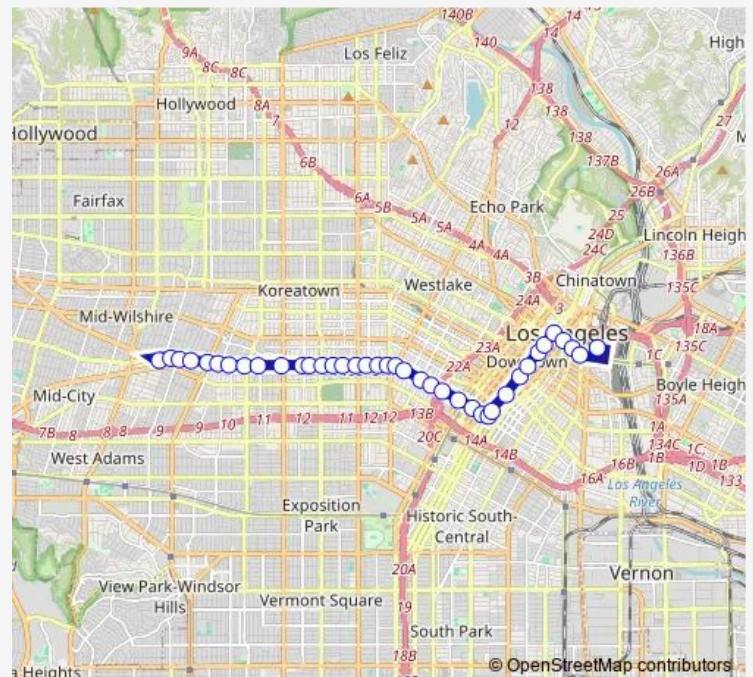

### Route schedule

Temple / Garey — Pico / Rimpau

Monday 03:53-02:53<sup>+1</sup>

Tuesday 03:53-02:53<sup>+1</sup>

Wednesday 03:53-02:53<sup>+1</sup>

Thursday 03:53-02:53<sup>+1</sup>

Friday 03:53-02:53<sup>+1</sup>

### Route info

Direction: Temple / Garey

Stops: 38

Trip Duration: 0 hour 50 min

■ 30 — Metro Local Line

BusMaps

Pico / Magnolia

Pico / Westmoreland

Pico / Vermont

Pico / Catalina

Pico / Kenmore

Pico / Normandie

Pico / Harvard

Pico / Western

Pico / Wilton

Pico / Arlington

Pico / Normandie

Pico / Kenmore

Pico / Catalina

Pico / Vermont

Pico / Westmoreland

Pico / Magnolia

Pico / Hoover

Pico / Alvarado