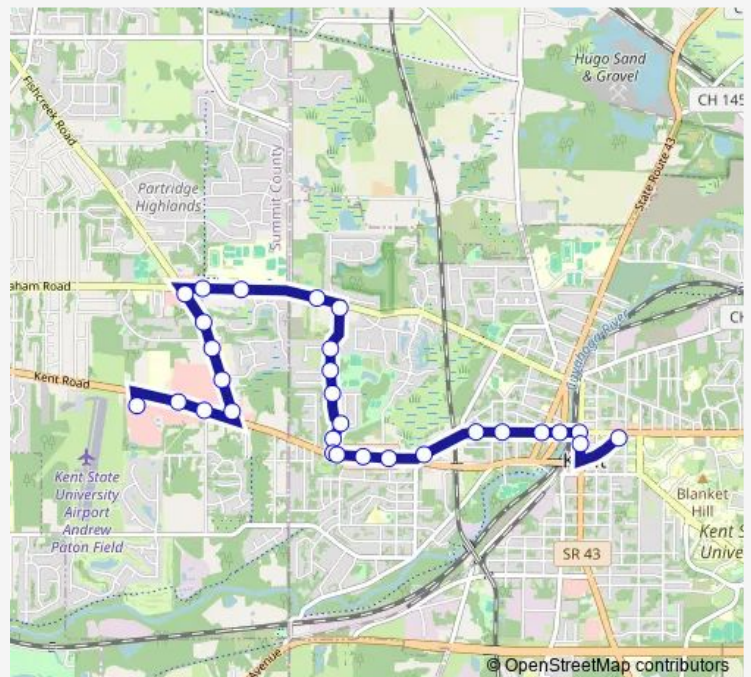

KEN Fairchild AND Riverwood Wb

STO Graham & Stow HS Wb

STO Graham AND Fishcreek Wb

STO Fishcreek AND Oregon Plaza Sb

Route schedule

KEN Kent Central Gateway North — STO Target Plz

Monday 06:15-21:45

Tuesday 06:15-21:45

Wednesday 06:15-21:45

Thursday 06:15-21:45

Friday 06:15-21:45

Saturday 08:45-19:04

Sunday —

Route info

Direction: KEN Kent Central Gateway North

Stops: 31

Trip Duration: 0 hour 21 min

30 — Interurban West

STO Fishcreek AT Country Manor Sb

STO Fishcreek AND National College Sb

STO Fishcreek AND Aldi Sb

STO Stow Meijer

STO Sr59 AND Stow Kent PLZ Wb

STO Sr59 AND Stow Glen Wb

Saturday 07:53-18:27

Sunday —

Route info

Direction: STO Target Plz

Stops: 29

Trip Duration: 0 hour 20 min

KEN Main AND River Eb

KEN Main AND Water Eb