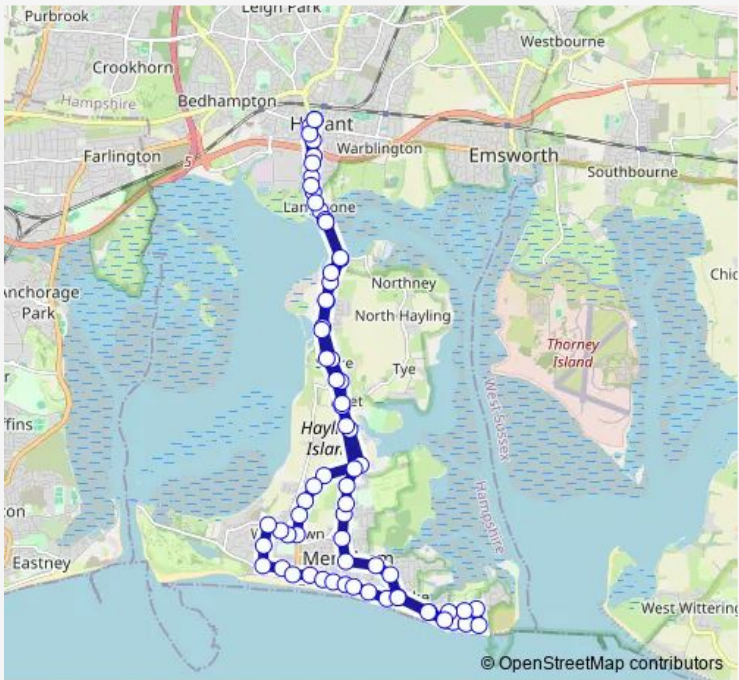

Bus 30 Havant - Hayling Island

[Go to website](#)

Direction
 Bus Station — Bus Station
 70 stops
[Open route schedule](#)

- Bus Station
- Bulbeck Road
- Solent Road
- Woodbury Avenue
- Southbrook Road
- Mill Lane
- High Street
- The Ship Inn
- Bridge Garage
- Pill Box
- New Cut
- Victoria Road
- Northwood Lane
- Castlemans Lane
- Yew Tree
- The Maypole
- Mill Rythe School
- The Oven Campsite
- Brights Lane
- H.i. Holiday Park
- Sycamore Drive

30 — Havant - Hayling Island **BusMaps**

Barley Mow

Tesco Express

West Town Inn

Station Theatre

St Thomas Avenue

Staunton Avenue

Magdala Road

Route info

Direction: Bus Station

Stops: 81

Trip Duration: 1 hour 20 min

Staunton Avenue

Magdala Road

Beachlands

Reading House