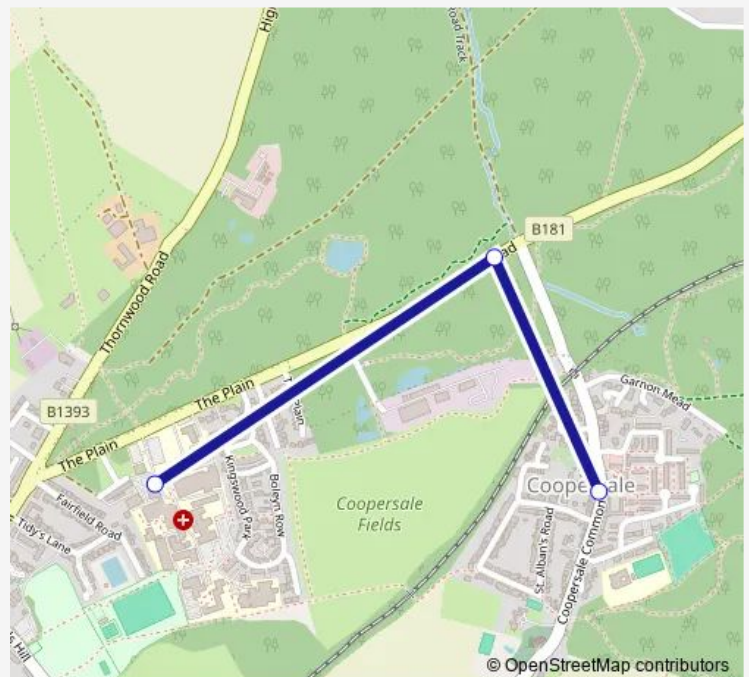

## Bus 30 Coopersale - St Margaret's Hospital

[Go to website](#)

### Direction

Piazza — St Margaret's Hospital

3 stops

[Open route schedule](#)

Piazza

Coopersale Turning

St Margaret's Hospital

### Route schedule

Piazza — St Margaret's Hospital

Monday	09:47-15:37
Tuesday	09:47-15:37
Wednesday	09:47-15:37
Thursday	09:47-15:37
Friday	09:47-15:37
Saturday	10:35-17:35
Sunday	—

### Route info

Direction: Piazza

Stops: 3

Stops Duration: 0 hour 3 min

■ 30 — Coopersale - St Margaret's Hospital

**Direction**

St Margaret's Hospital — Piazza

3 stops