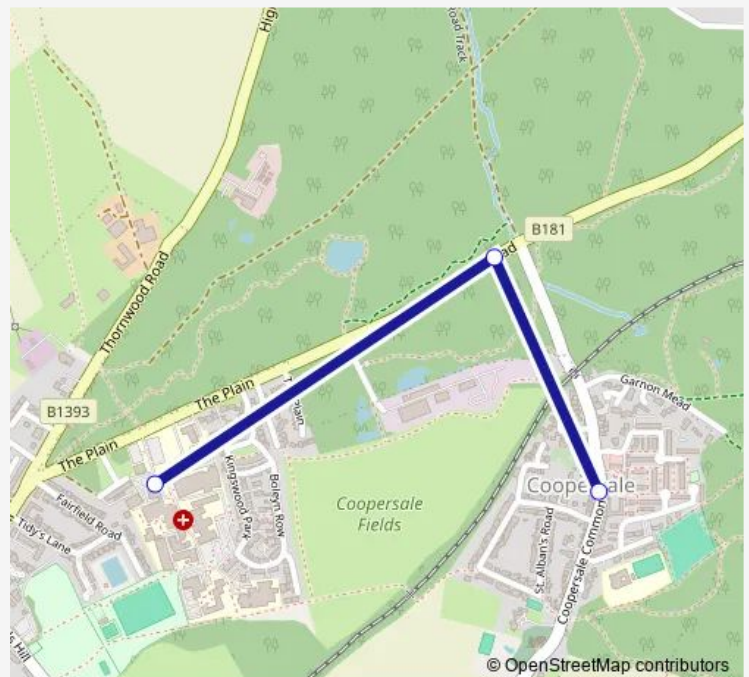

Bus 30 Coopersale - St Margaret's Hospital

[Go to website](#)

Direction

Piazza — St Margaret's Hospital

3 stops

[Open route schedule](#)

Piazza

Coopersale Turning

St Margaret's Hospital

Route schedule

Piazza — St Margaret's Hospital

Monday	09:47-15:37
Tuesday	09:47-15:37
Wednesday	09:47-15:37
Thursday	09:47-15:37
Friday	09:47-15:37
Saturday	10:35-17:35
Sunday	—

Route info

Direction: Piazza

Stops: 3

Trip Duration: 0 hour 3 min

■ 30 — Coopersale - St Margaret's Hospital

Direction

St Margaret's Hospital — Piazza

3 stops

[Open route schedule](#)

Route info

Direction: St Margaret's Hospital

Stops: 3

Trip Duration: 0 hour 3 min

30 Bus time schedules and route maps are available in an offline PDF at busmaps.com. Use the busmaps.com website to see live bus times, train schedule or subway schedule, and step-by-step directions for all public transit in London