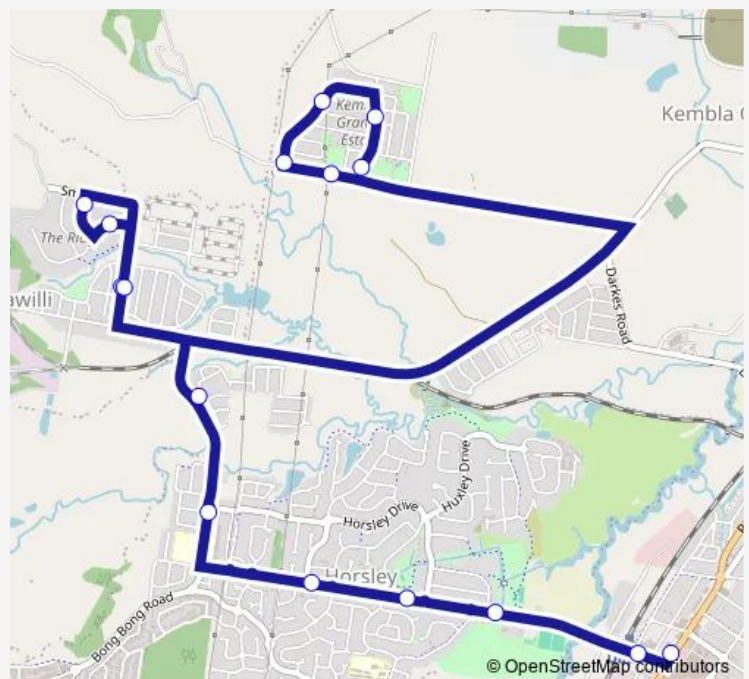

Princes Hwy Opp Dapto Mall

Route schedule

Stewards Drive After Sheaffes Road — Princes Hwy Opp Dapto Mall

Monday 05:30-19:38

Tuesday 05:30-19:38

Wednesday 05:30-19:38

Thursday 05:30-19:38

Friday 05:30-19:38

Saturday 06:52-17:52

Sunday 06:52-17:52

Route info

Direction: Stewards Drive After Sheaffes Road

Stops: 16

Trip Duration: 0 hour 28 min

## Direction

Princes Hwy Before Baan Baan St — Sheaffes Rd Before Stane Dyke Rd

22 stops

[Open route schedule](#)

Princes Hwy Before Baan Baan St

Dapto Mall, Princes Hwy

Bong Bong Rd Opp Dapto Leagues Club

Reed Park, Bong Bong Rd

Bong Bong Rd Opp Parkdale Av

Bong Bong Rd Opp Horsley Dr

Bong Bong Rd At Denham Dr

Bong Bong Rd Opp Robins Creek Dr

Bong Bong Rd Opp Glenlee Dr

Hammondcare Horsley Retirement Village, Shone Av

Shone Av Before Horsley Dr