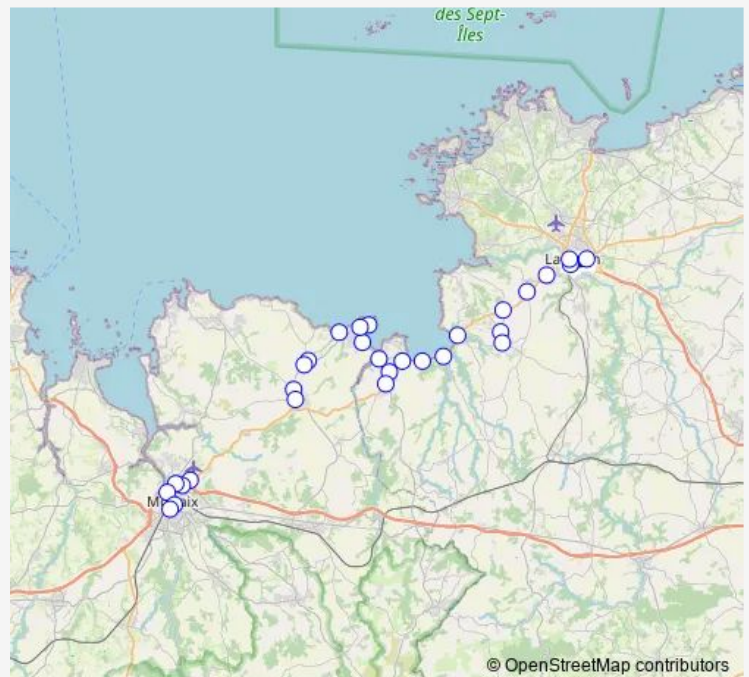

### Route schedule

Gare Sncf — Gare Clémenceau R

Monday	06:30
Tuesday	06:30
Wednesday	06:30
Thursday	06:30
Friday	06:30
Saturday	—
Sunday	—

### Route info

Direction: Gare Sncf

Stops: 17

Trip Duration: 0 hour 55 min

© OpenStreetMap contributors

## Direction

Gare Sncf — Gare Clémenceau R

22 stops

[Open route schedule](#)

Gare Sncf

Viaduc R

Port de Plaisance R

Aéropole R

## Route info

Direction: Rue des Cordiers A

Stops: 22

Trip Duration: 1 hour 12 min