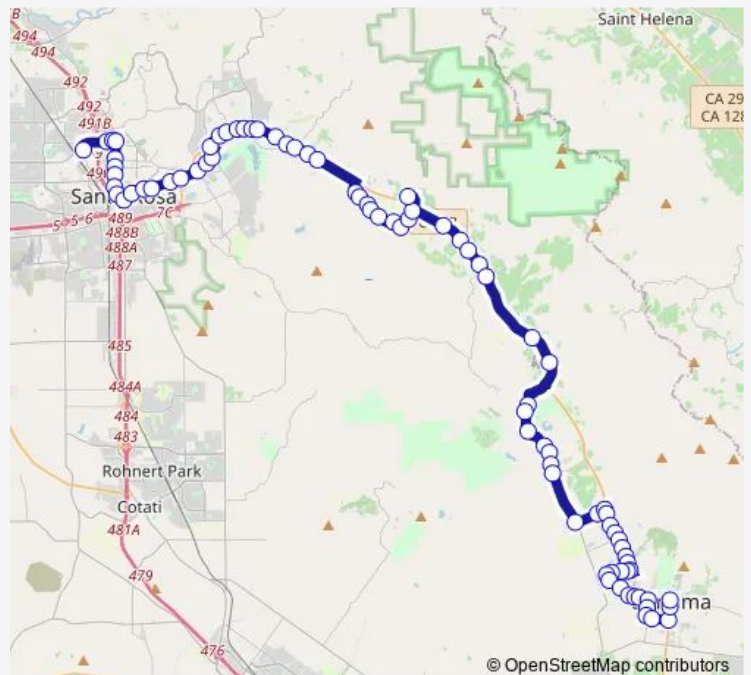

### Route schedule

Hanna Boys Center — Sonoma State University

Monday 07:00

Tuesday 07:00

Wednesday 07:00

Thursday 07:00

Friday 07:00

Saturday —

### Route info

Direction: Hanna Boys Center

Stops: 59

Trip Duration: 1 hour 20 min

30 — Santa Rosa, Sonoma Valley

Fifth St West & Andrieux St

Pueblo Serena Mhp

W Macarthur St & 4th St West