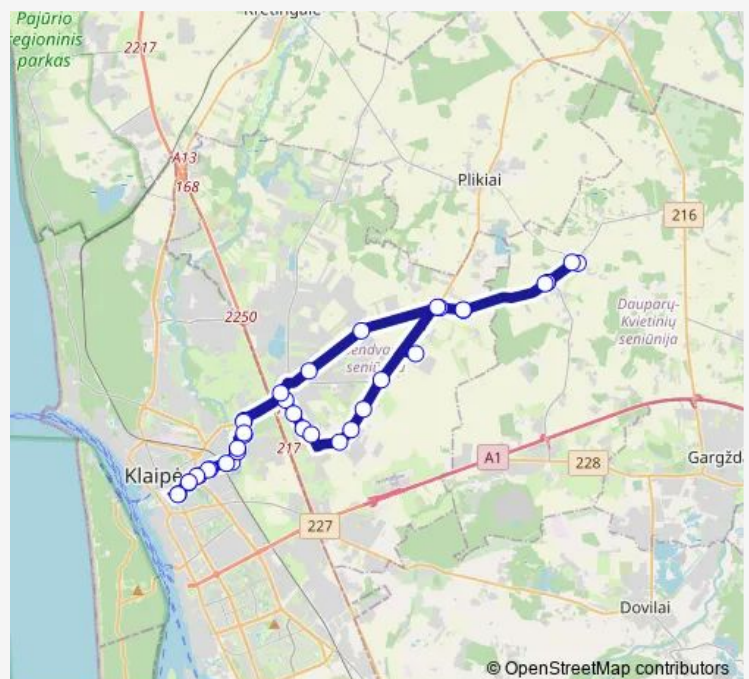

Thursday 12:20-19:54

Friday 12:20-19:54

Saturday 12:10-17:31

Sunday 12:10-17:31

Route info

Direction: Bangų st.

Stops: 36

Trip Duration: 0 hour 51 min