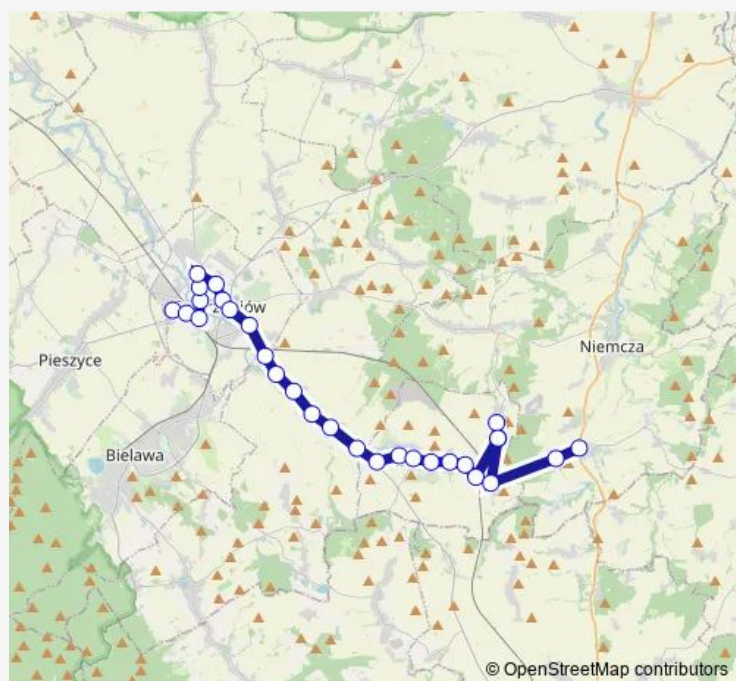

### Route schedule

Podlesie — Dzierżoniów Dworzec Pkp

Monday	16:33
Tuesday	16:33
Wednesday	16:33
Thursday	16:33
Friday	16:33
Saturday	—
Sunday	—

### Route info

Direction: Podlesie

Stops: 29

Trip Duration: 0 hour 47 min

© OpenStreetMap contributors

■ 30 — Linia 30

BusMaps

Dzierżoniów Ząbkowicka