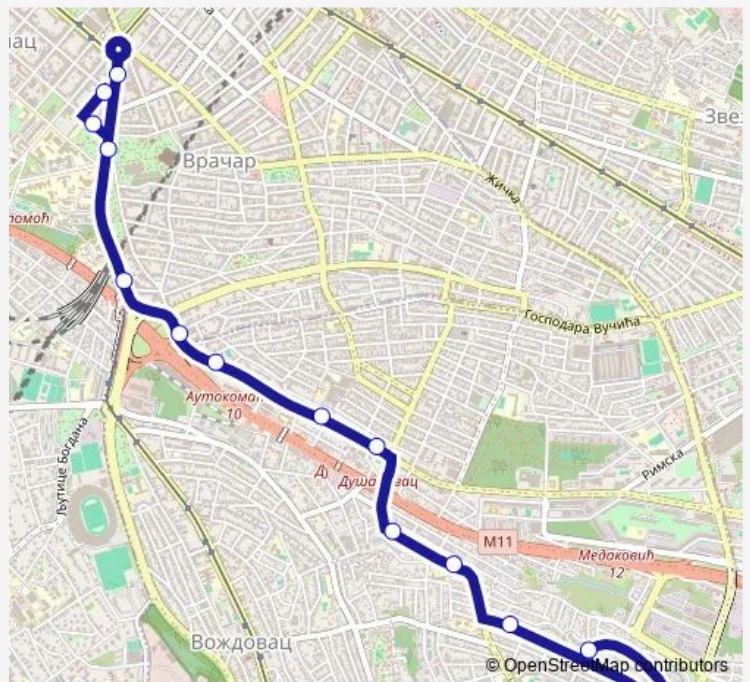

Direction
 Medaković 2 — Birčaninova
 14 stops
[Open route schedule](#)

- Medaković 2
- Umljenovićeва
- Katarine Ivanović
- Peke Pavlovića
- Miška Jovanovića
- Dušanovac /Pošta/
- Go Voždovac
- Stratimirovićeва
- Južni Bulevar
- Franše Deperea
- Karađorđev Park
- Trg Slavija /Bulevar Oslobođenja/
- Trg Slavija /Tiršova/
- Birčaninova

Route schedule
 Medaković 2 — Birčaninova

Monday	05:00-23:05
Tuesday	05:00-23:05
Wednesday	05:00-23:05
Thursday	05:00-23:05
Friday	05:00-23:05
Saturday	05:00-23:05
Sunday	05:00-23:00

Route info
 Direction: Medaković 2
 Stops: 14
 Trip Duration: 0 hour 25 min

Direction

Birčaninova — Medaković 2

10 stops

[Open route schedule](#)

Birčaninova

Karađorđev Park

Južni Bulevar

Stratimirovićevo

Direction: Birčaninova

Stops: 10

Trip Duration: 0 hour 20 min

30 Bus time schedules and route maps are available in an offline PDF at busmaps.com. Use the busmaps.com website to see live bus times, train schedule or subway schedule, and step-by-step directions for all public transit in Belgrade