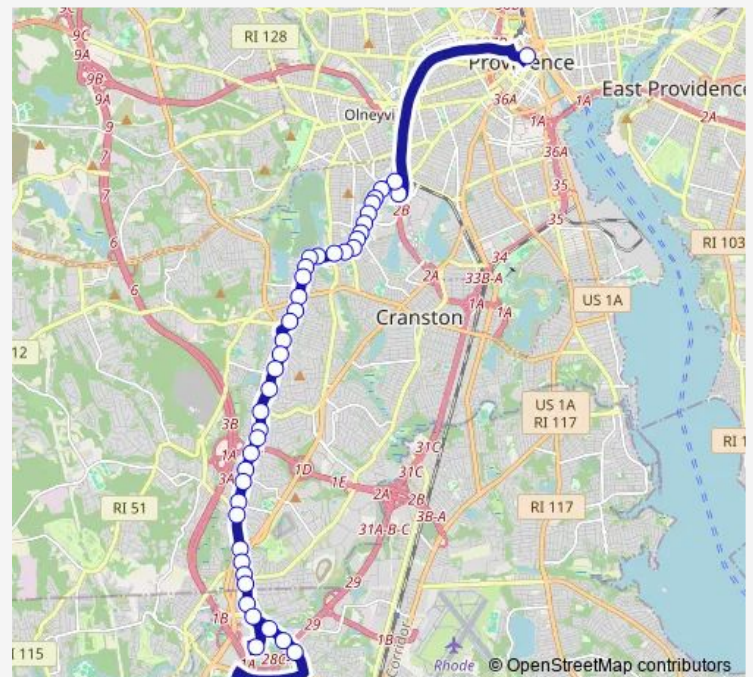

Oaklawn after Scenic

Oaklawn before Brayton

Oaklawn before Weaver

Oaklawn before Miles

Oaklawn after Garden Hills

Oaklawn before Blossom

630 Oaklawn

Oaklawn opposite Sherman

Oaklawn after Fernbrook

Oaklawn before Merit

Opposite 435 Oaklawn

Route schedule

Ccri Warwick (Stop B) — Kennedy Plaza (Stop C)

Monday	05:03-21:23
Tuesday	05:03-21:23
Wednesday	05:03-21:23
Thursday	05:03-21:23
Friday	05:03-21:23
Saturday	06:41-21:41
Sunday	07:14-20:34

Route info

Direction: Ccri Warwick (Stop B)

Stops: 45

Trip Duration: 0 hour 35 min

30 — Oaklawn Ave

Oaklawn opposite King

Oaklawn & Dean (before Tupelo Hill)

Oaklawn after Ralls

Friday 05:40-21:10

Saturday 06:10-22:50

Sunday 07:15-21:20

Route info

Direction: Kennedy Plaza (Stop C)

Stops: 43

Trip Duration: 0 hour 33 min

Oaklawn before Fernbrook