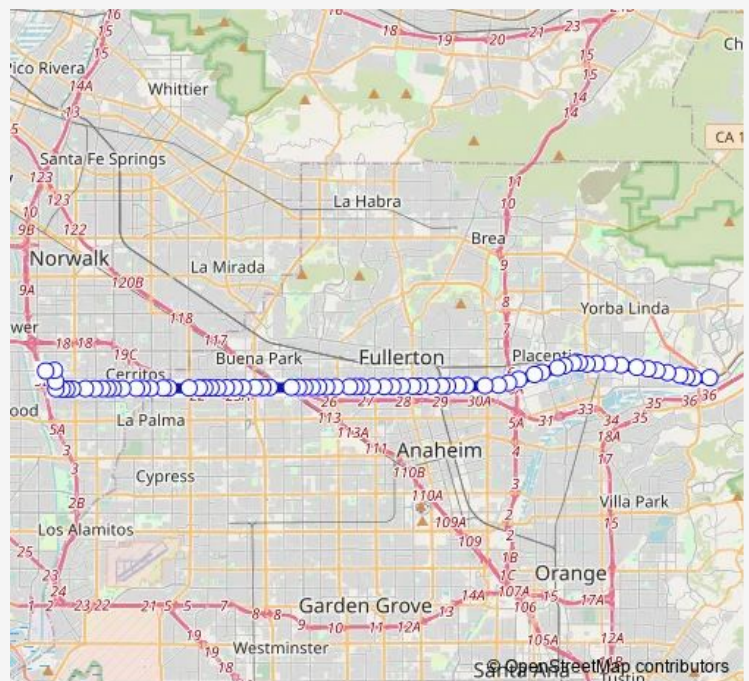

**Direction**

Esperanza-Fairlynn — 183rd-LOS Cerritos Center (Near-side)

72 stops

[Open route schedule](#)

- Esperanza-Fairlynn
- Orangethorpe-Imperial
- Orangethorpe-Willow Woods
- Orangethorpe-Concerto
- Orangethorpe-Kellogg
- Orangethorpe-Boisseranc
- Orangethorpe-Glenview
- Orangethorpe-Lakeview
- Orangethorpe-Richfield
- Orangethorpe-VAN Buren
- Orangethorpe-Jefferson
- Orangethorpe-DEL Cerro
- Orangethorpe-Traub
- Orangethorpe-Chapman
- Orangethorpe-Crowther
- Orangethorpe-Thames
- Orangethorpe-Kraemer
- Orangethorpe-Community
- Orangethorpe-Melrose
- Orangethorpe-Iowa
- Orangethorpe-Placentia

**Route schedule**

Esperanza-Fairlynn — 183rd-LOS Cerritos Center (Near-side)

Monday	04:04-21:48
Tuesday	04:04-21:48
Wednesday	04:04-21:48
Thursday	04:04-21:48
Friday	04:04-21:48
Saturday	05:30-20:30
Sunday	05:30-20:30

**Route info**

Direction: Esperanza-Fairlynn

Stops: 72

Trip Duration: 1 hour 17 min

30 — Cerritos - Anaheim Hills

Orangethorpe-State College

Orangethorpe-Acacia

Orangethorpe-Manhattan

## Route info

Direction: 183rd-LOS Cerritos Center (Nearside)

Stops: 71

Trip Duration: 1 hour 33 min

Orangethorpe-Mcneil

Orangethorpe-Western

Orangethorpe-Beach

Orangethorpe-Stanton