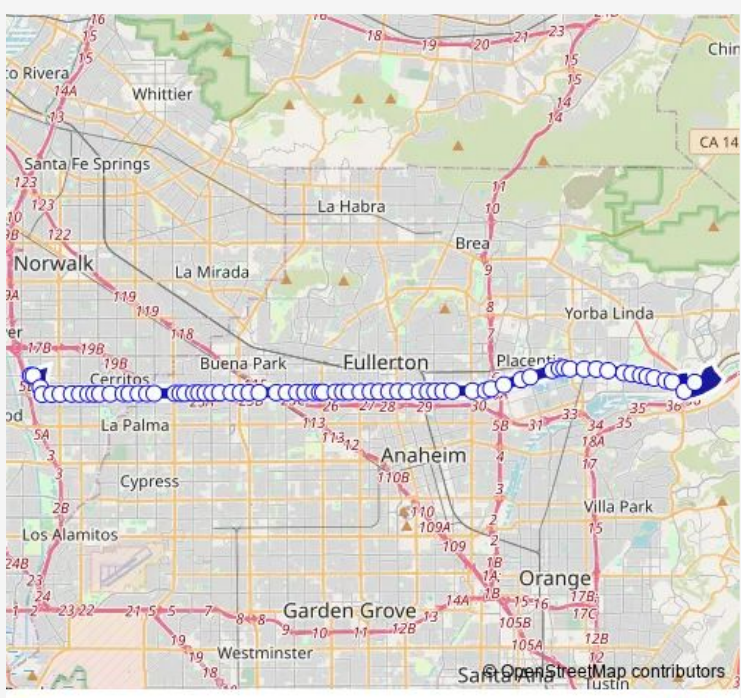

**Bus 30 Cerritos - Anaheim Hills**

[Go to website](#)

**Direction**  
 183rd-LOS Cerritos Center (Nearside) — Esperanza-Fair-lynn  
 72 stops  
[Open route schedule](#)

- 183rd-LOS Cerritos Center (Nearside)
- 183rd-LOS Cerritos Center (Farside)
- Gridley-187th
- South-Gridley
- South-Jersey
- South-Pioneer
- South-Elaine
- South-Norwalk
- South-Ely
- South-Stefani
- South-Bloomfield
- South-Alphington
- South-Vickie
- South-Pires
- South-Carmenita
- Orangethorpe-Sommerset
- Orangethorpe-Walker
- Orangethorpe-Valley View
- Orangethorpe-Oriole
- Orangethorpe-Pelican
- Orangethorpe-Holder

**Route schedule**  
 183rd-LOS Cerritos Center (Nearside) — Esperanza-Fair-lynn

Monday	04:00-22:00
Tuesday	04:00-22:00
Wednesday	04:00-22:00
Thursday	04:00-22:00
Friday	04:00-22:00
Saturday	05:30-20:23
Sunday	05:30-20:23

**Route info**  
 Direction: 183rd-LOS Cerritos Center (Nearside)  
 Stops: 72  
 Trip Duration: 1 hour 33 min

30 — Cerritos - Anaheim Hills **BusMaps**

Orangethorpe-Sandburg

Orangethorpe-Knott

Orangethorpe-Knott

## Route info

Direction: Esperanza-Fairlynn

Stops: 72

Trip Duration: 1 hour 27 min

Orangethorpe-Raymond

Orangethorpe-Orangethorpe Park

Orangethorpe-ENT 301 Empi

Orangethorpe-Lemon