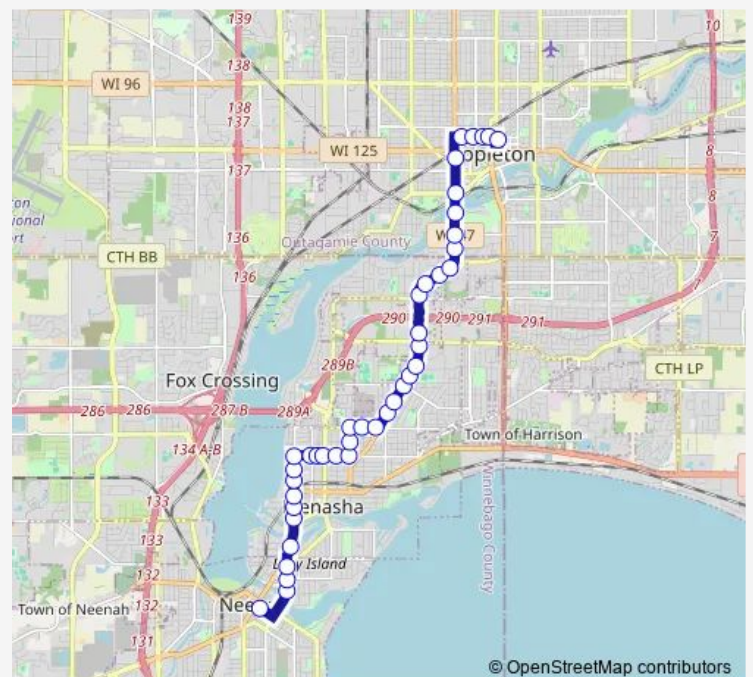

Appleton & Airport

Appleton & Clover

Route schedule

Transit Center - Zone 8/19 — Neenah Transit Center

Monday 05:45-17:45

Tuesday 05:45-17:45

Wednesday 05:45-17:45

Thursday 05:45-17:45

Friday 05:45-17:45

Saturday 07:45-12:45

Sunday —

Route info

Direction: Transit Center - Zone 8/19

Stops: 44

Trip Duration: 0 hour 25 min

30 — 30 - Neenah-Menasha

Tayco & Water

Washington & Garfield

N Commercial & Hewitt

N Commercial & W Forest

N Commercial & W North Water

120 N Commercial

Neenah Transit Center

Direction

Neenah Transit Center — Transit Center - Zone 8/19

41 stops

[Open route schedule](#)

Neenah Transit Center

Oak @ Theda Clark emergency entrance

First & E Forest

First & Hewitt

Washington & Garfield