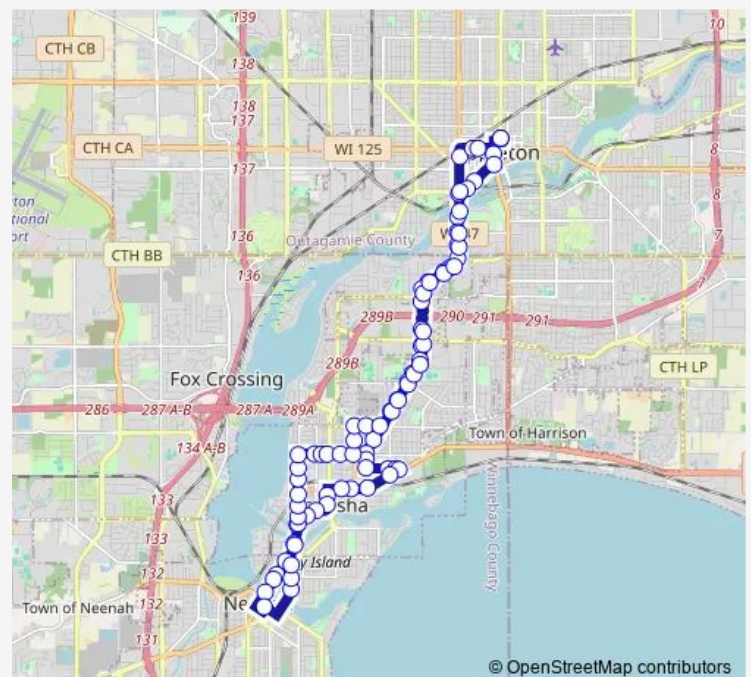

Appleton & Wittman Park

Appleton & Airport

Appleton & Clover

Route schedule

Transit Center — Transit Center

Monday 05:45-22:15

Tuesday 05:45-22:15

Wednesday 05:45-22:15

Thursday 05:45-22:15

Friday 05:45-22:15

Saturday 07:45-22:15

Sunday —

Route info

Direction: Transit Center

Stops: 83

Trip Duration: 0 hour 55 min