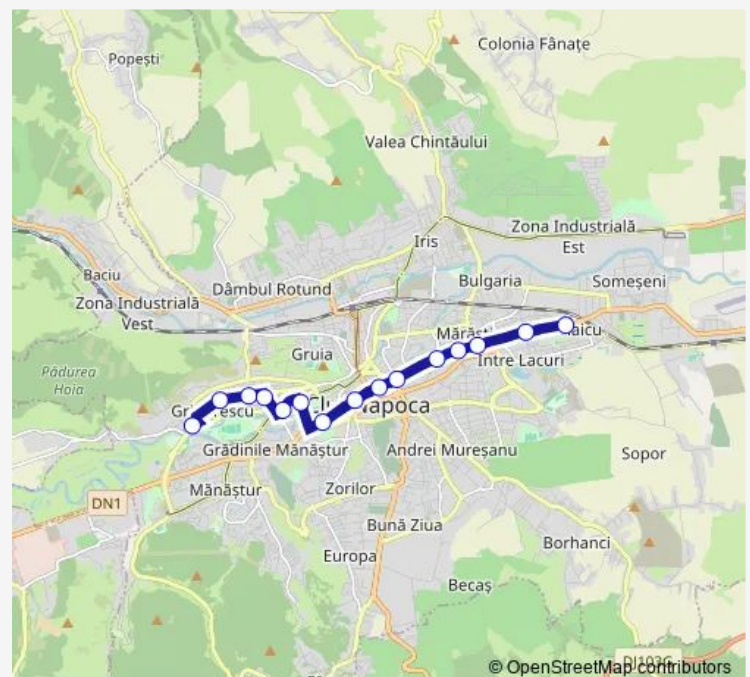

Mareal C-tin Prezan

Siretului

Pod Someeni

Route schedule

Radio România Cluj — Pod Someeni

Monday 04:58-22:45

Tuesday 04:58-22:45

Wednesday 04:58-22:45

Thursday 04:58-22:45

Friday 04:58-22:45

Saturday 05:20-22:30

Sunday 05:55-22:30

Route info

Direction: Radio România Cluj

Stops: 15

Trip Duration: 0 hour 56 min

30 — Cart. Grigorescu - Str. Aurel Vlaicu

Direction

Expo Transilvania — Fântanele

16 stops

[Open route schedule](#)

Expo Transilvania

A. Vlaicu

Arte Plastice

Route info

Direction: Expo Transilvania

Stops: 16

Trip Duration: 0 hour 32 min

30 Bus time schedules and route maps are available in an offline PDF at busmaps.com. Use the busmaps.com website to see live bus times, train schedule or subway schedule, and step-by-step directions for all public transit in Cluj-Napoca