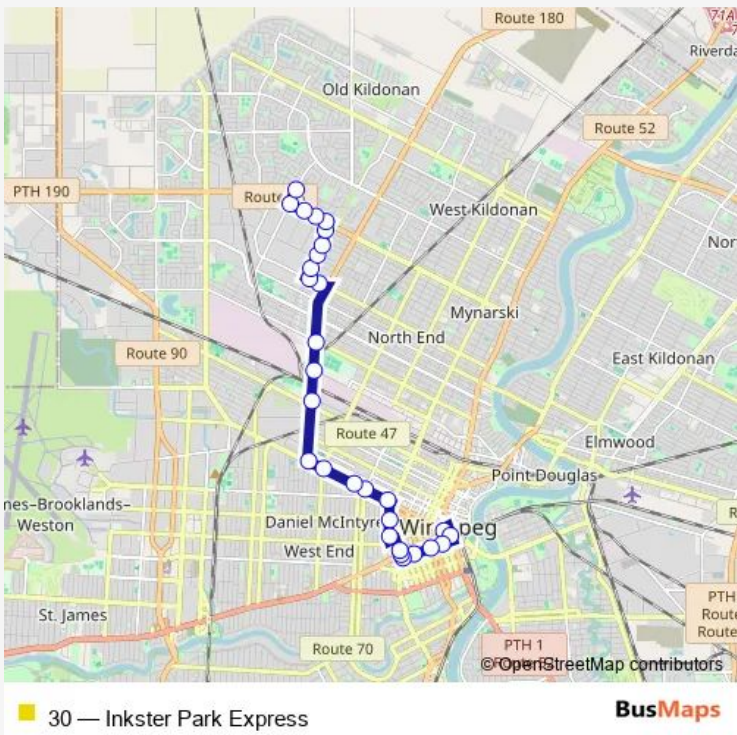

Bus 30 Inkster Park Express

[Go to website](#)

Direction
 Northbound Fort at Portage — Northbound Sheppard at Mapleglen
 29 stops
[Open route schedule](#)

- Northbound Fort at Portage
- Southbound Main at Pioneer
- Westbound Graham at Garry (Wpg Square)
- Westbound Graham at Donald (Canada Life Centre)
- Westbound Graham at Edmonton (Rwb)
- Westbound Graham at Vaughan (The Bay)
- Northbound Vaughan at Portage South
- Northbound Vaughan at Portage North
- Northbound Balmoral at Ellice North
- Northbound Balmoral at Sargent
- Westbound Notre Dame at Isabel
- Westbound Notre Dame at Sherbrook
- Westbound Notre Dame at Pearl (Hsc)
- Westbound Notre Dame at Arlington
- Westbound Notre Dame at McPhillips
- Northbound McPhillips at Logan
- Northbound McPhillips at Jarvis (McPhillips Station)
- Northbound McPhillips at Selkirk
- Westbound Mountain at McPhillips West
- Westbound Mountain at Fife
- Northbound Fife at Admiral

Route schedule
 Northbound Fort at Portage — Northbound Sheppard at Mapleglen

Monday	06:10-08:07
Tuesday	06:10-08:07
Wednesday	06:10-08:07
Thursday	06:10-08:07
Friday	06:10-08:07
Saturday	—
Sunday	—

Route info
 Direction: Northbound Fort at Portage
 Stops: 29
 Trip Duration: 0 hour 33 min

Eastbound Ellice at Colony

Southbound Vaughan at Portage

Southbound Vaughan at Graham (The Bay)

Eastbound Graham at Edmonton (Rwb)

Eastbound Graham at Hargrave

Route schedule

Southbound Sheppard at Mapleglen — Northbound Fort at Portage

Monday 15:02-17:01

Tuesday 15:02-17:01

Wednesday 15:02-17:01

Thursday 15:02-17:01

Friday 15:02-17:01

Saturday —

Sunday —

Route info