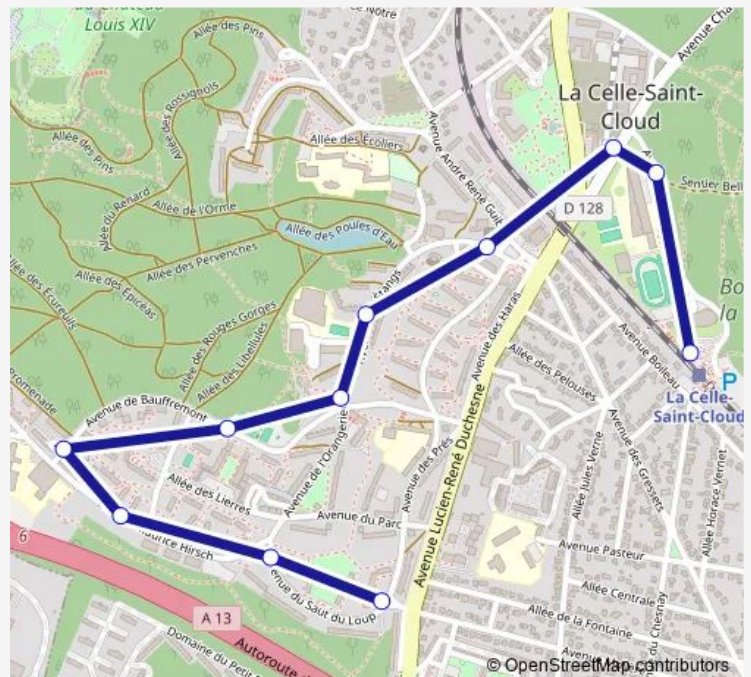

Victor Hugo

Orangerie

Bendern

Grande Promenade

Dunant

Hirsch Saut DU Loup

Puits D'Angle

Route schedule

Gare DE LA Celle ST Cloud — Puits D'Angle

Monday 05:34-20:21

Tuesday 05:34-20:21

Wednesday 05:34-20:21

Thursday 05:34-20:21

Friday 05:34-20:21

Saturday 05:48-20:18

Sunday 08:07-19:05

Route info

Direction: Gare DE LA Celle ST Cloud

Stops: 11

Trip Duration: 0 hour 13 min

Direction

Puits D'Angle — Gare DE LA Celle ST Cloud

11 stops

[Open route schedule](#)

Thursday 05:46-20:33

Friday 05:46-20:33

Saturday 06:00-20:30

Sunday 08:19-19:17

Route info

Direction: Puits D'Angle

Stops: 11

Trip Duration: 0 hour 12 min