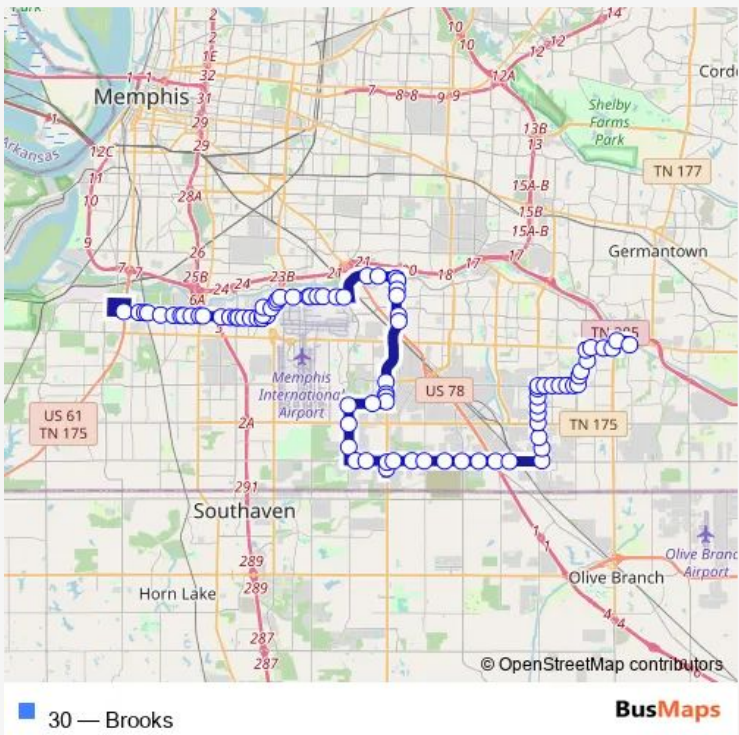

**Bus 30 Brooks**

[Go to website](#)

**Direction**  
 Brooks RD at 3RD St — Riverdale Bend at Winchester Road  
 74 stops  
[Open route schedule](#)

- Brooks RD at 3RD St
- Brooks Road at South Center Road
- Brooks Road at Tulane Road
- Brooks Road at Tranquility Drive
- Brooks Road at Graves Road
- Brooks Road at Lakeview Road
- Brooks Road at Dogwood Lane
- Brooks Road at Fleetbrook Drive
- Brooks Road at Lucibill Road
- Brooks Road at OLD Hernando Road
- Brooks Road at Elvis Presley Boulevard
- Brooks Road at 1 Place
- Brooks Road at Fontaine Road
- Brooks Road at Millbranch Road
- Brooks Road at Millbranch Road
- Brooks Road at Carrier Street
- Brooks Road at Starnes Cove
- Brooks Road at Winbrook Drive
- Brooks Road at Directors Row
- Airways Transit Center
- Directors ROW at Brooks Road

**Route schedule**  
 Brooks RD at 3RD St — Riverdale Bend at Winchester Road

Monday	06:00-20:00
Tuesday	06:00-20:00
Wednesday	06:00-20:00
Thursday	06:00-20:00
Friday	06:00-20:00
Saturday	08:00-16:00
Sunday	08:00-14:00

**Route info**  
 Direction: Brooks RD at 3RD St  
 Stops: 74  
 Trip Duration: 1 hour 49 min

Directors ROW at Vanguard Drive

Directors ROW at Airways Boulevard

Airways Boulevard at Democrat Road

Airways Boulevard at Democrat Road

American WAY at Transit Center

American WAY at Transit Center

American WAY Transit Center

Getwell Road at Allenbrooke Cove

Getwell Road at Arrowhead Road

Getwell Road at Comanche Road

Getwell Road at Whitebrook Drive