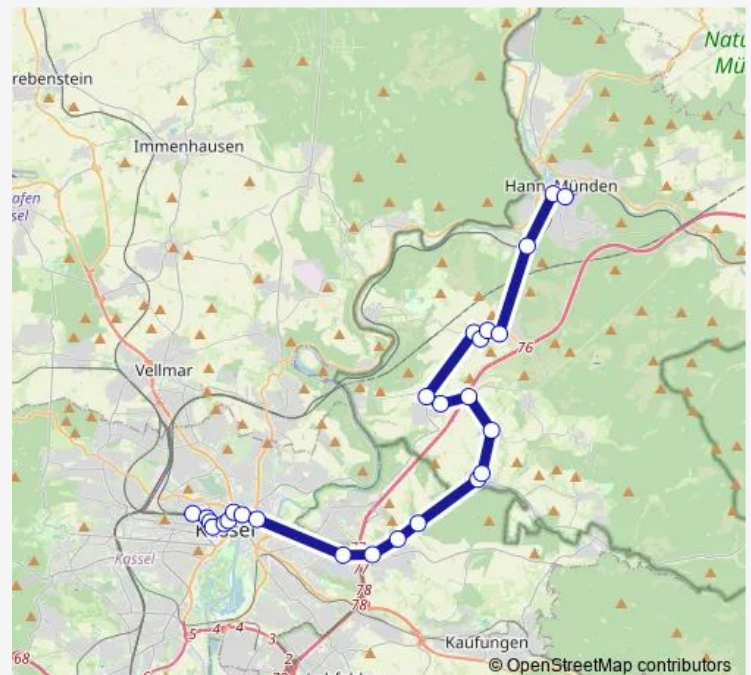

Direction

Hann. Münden Bahnhof — Kassel Fraunhofer Institut

27 stops

[Open route schedule](#)

Hann. Münden Bahnhof

Hann. Münden Mitscherlichstraße

Hann. Münden Schloss

Hann. Münden Kasseler Straße

Bonaforth Bonaforth Straße/Löwenbräu

Staufenberg-Lutterberg Triftstraße

Staufenberg-Lutterberg Weidenweg

Staufenberg-Lutterberg Pflingstgasse

Lutterberg Kirchstraße

Landwehrhagen Rathaus

Landwehrhagen Obere Dorfstraße

Landwehrhagen Bruchhof

Staufenberg-Benterode Wellebachstraße

Uschlag Am Kitzebach

Uschlag Landwehrhagener Straße

Niestetal-Heiligenrode Forsthaus

Niestetal-Heiligenrode Am Hopfenberg

Niestetal-Heiligenrode Am Stein

Kassel Dahlheimer Weg

Kassel Schützenstraße

Kassel Mönchebergstraße/ Universität

Route schedule

Hann. Münden Bahnhof — Kassel Fraunhofer Institut

Monday 04:30-18:30

Tuesday 04:30-18:30

Wednesday 04:30-18:30

Thursday 04:30-18:30

Friday 04:30-18:30

Saturday 05:44-17:30

Sunday —

Route info

Direction: Hann. Münden Bahnhof

Stops: 27

Trip Duration: 0 hour 56 min