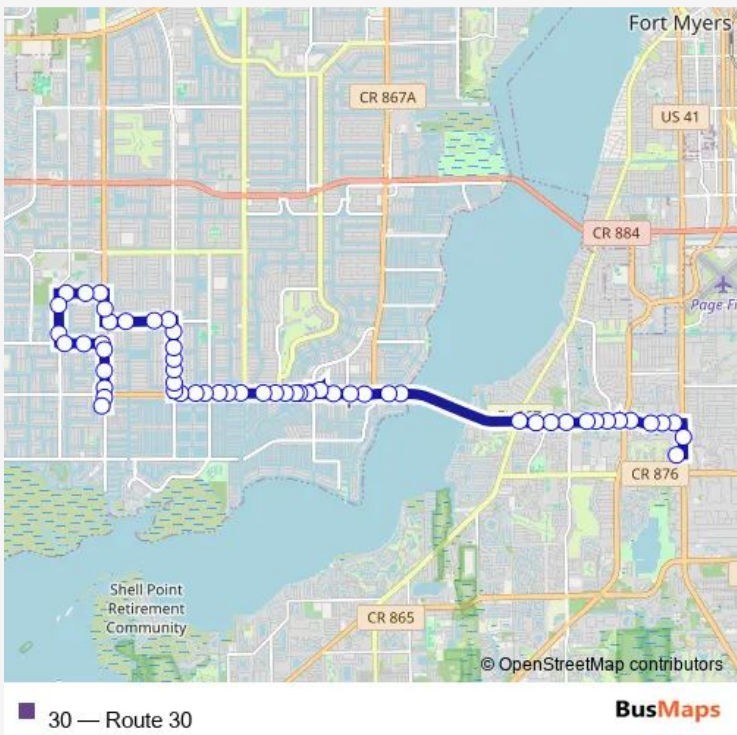

## Bus 30 Route 30

[Go to website](#)

**Direction**  
 South Fort Myers Transfer/P&R — Camelot Isles - SW 49th TER @ SW 16th PI

56 stops

[Open route schedule](#)

- South Fort Myers Transfer/P&R
- S Cleveland AVE @ BIG Pine Way
- College Pkwy @ S Cleveland Ave
- College Pkwy @ Kenwood LN-Wb
- College Pkwy @ S Province Blvd-Eb
- College Pkwy @ University DR-Eb
- College Pkwy @ Summerlin Rd
- FL Southwestern - College Pkwy @ Whiskey Creek Dr
- College Pkwy @ Riverwalk PK Blvd-Eb1
- College Pkwy @ Riverwalk PK Blvd-Eb2
- Florida SW State College-Eb
- College Pkwy @ Premiere Blvd-EB 2
- College Pkwy @ College Pointe CT-Wb
- College Pkwy @ Mcgregor Blvd-Wb
- CC Pwky @ SE 17th PL-Eb
- CC Pwky @ SE 17th PL-Wb
- CC Pwky @ SE 15th Ave
- CC Pwky @ Vincennes Blvd
- CC Pwky @ SE 10th PI
- Cape Coral Transfer Center
- CC Pwky @ Coronado Pkwy

**Route schedule**  
 South Fort Myers Transfer/P&R — Camelot Isles - SW 49th TER @ SW 16th PI

Monday	05:48-20:10
Tuesday	05:48-20:10
Wednesday	05:48-20:10
Thursday	05:48-20:10
Friday	05:48-20:10
Saturday	05:48-20:10
Sunday	—

**Route info**

Direction: South Fort Myers Transfer/P&R

Stops: 56

Trip Duration: 0 hour 49 min

CC Pwky @ Triton CT E

CC Pwky @ SE 6TH Ave

CC Pwky @ Palm Tree Dr

CC Pwky @ Lucaya Dr

## Route info

Direction: Camelot Isles - SW 49th TER @ SW 16th PI

Stops: 54

Trip Duration: 0 hour 53 min

CC Pwky @ SW 5TH PL-Eb

CC Pwky @ Pelican Blvd-Eb1

CC Pwky @ Pelican Blvd-Eb2

CC Pwky @ SW 2ND AVE-Eb