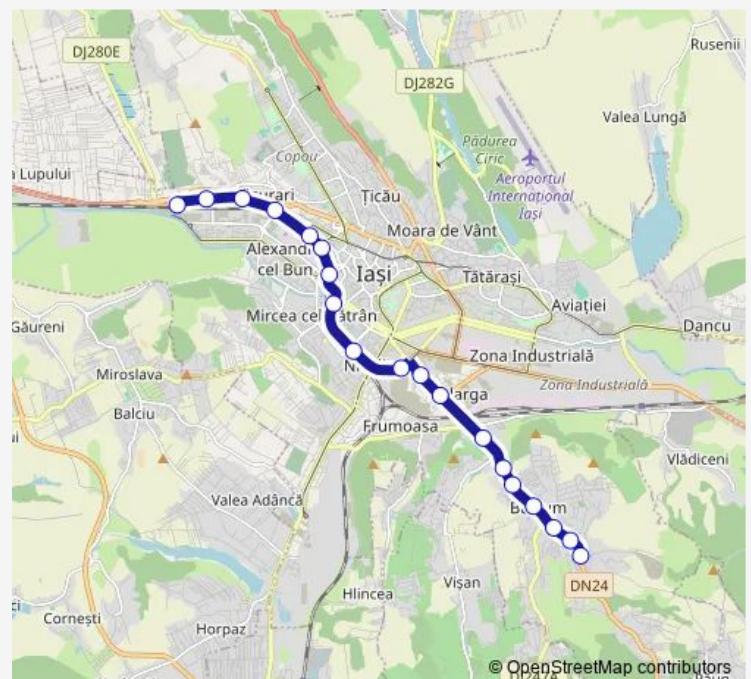

Str. Bacinschi

Gară

Pasaj Alexandru cel Bun

Podul de Piatră

Gara Internaională

Vamă

Piaa Nicolina

Casa Sindicatelor

### Route schedule

Canta — Bucium

Monday	04:50-22:10
Tuesday	04:50-22:10
Wednesday	04:50-22:10
Thursday	04:50-22:10
Friday	04:50-22:10
Saturday	05:25-21:59
Sunday	05:25-21:59

### Route info

Direction: Canta

Stops: 20

Trip Duration: 0 hour 36 min

30 — Bucium - N. Iorga - Gara - Canta