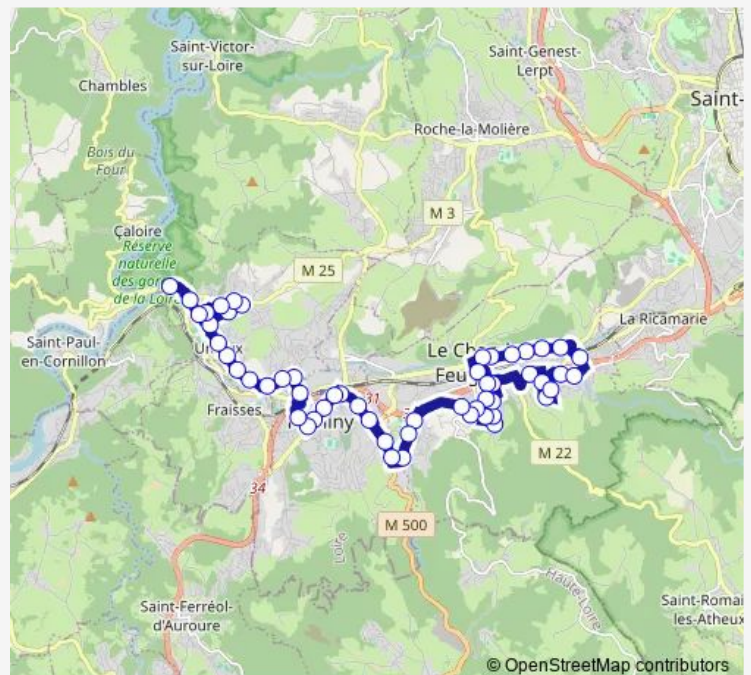

Thursday 05:30-19:18

Friday 05:30-19:18

Saturday 06:40-19:18

Sunday 06:40-19:18

Route info

Direction: LE Pertuiset

Stops: 37

Trip Duration: 0 hour 36 min

LE Bouchet

Avenue DU Parc

LA Romiere

Espace Camus

LA Cotille

Gare Chambon

Mairie Chambon 2

Eglise Chambon 2

Route info

Direction: Place DU Breuil

Stops: 18

Trip Duration: 0 hour 19 min

Direction

Coll. Fourneyron — Place DU Breuil

18 stops

[Open route schedule](#)