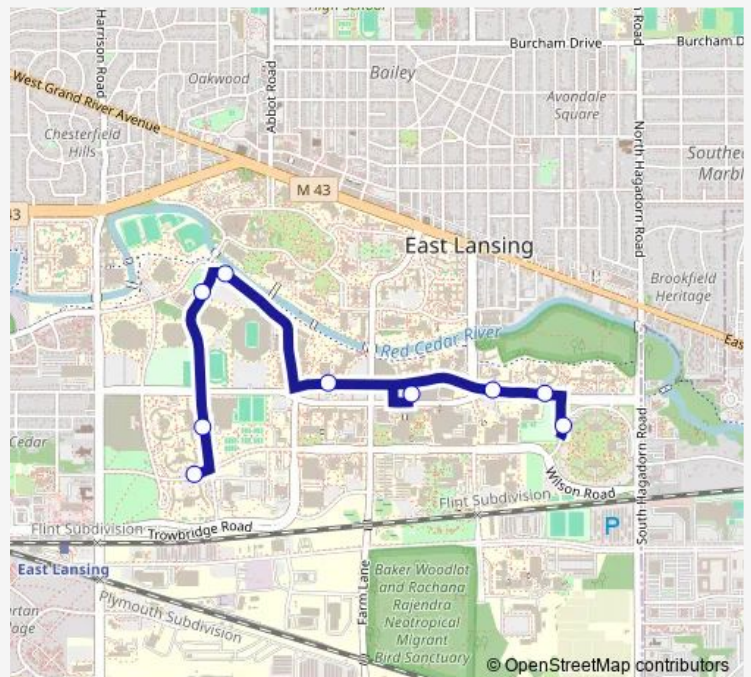

### Route schedule

WBD Wilson past Chestnut Rd — NBD Conrad past Wilson

Monday 07:00-02:10<sup>+1</sup>

Tuesday 07:00-02:10<sup>+1</sup>

Wednesday 07:00-02:10<sup>+1</sup>

Thursday 07:00-02:10<sup>+1</sup>

### Route info

Direction: WBD Wilson past Chestnut Rd

Stops: 14

Trip Duration: 0 hour 22 min

30 — South & East Neighborhoods

**Direction**

NBD Conrad past Wilson — WBD Wilson past Chestnut Rd

9 stops

[Open route schedule](#)

NBD Conrad past Wilson

WBD Shaw past Conrad

WBD Shaw before Bogue

Ramp 1 Bay 3

WBD Shaw before Red Cedar Rd

WBD Red Cedar before Chestnut Rd

SBD Chestnut Rd before Dem. Hall

SBD Chestnut before Wilson Rd

WBD Wilson past Chestnut Rd

**Route schedule**

NBD Conrad past Wilson — WBD Wilson past Chestnut Rd

Monday	07:05-02:26 <sup>+1</sup>
Tuesday	07:05-02:26 <sup>+1</sup>
Wednesday	07:05-02:26 <sup>+1</sup>
Thursday	07:05-02:26 <sup>+1</sup>
Friday	07:05-02:26 <sup>+1</sup>
Saturday	—
Sunday	—