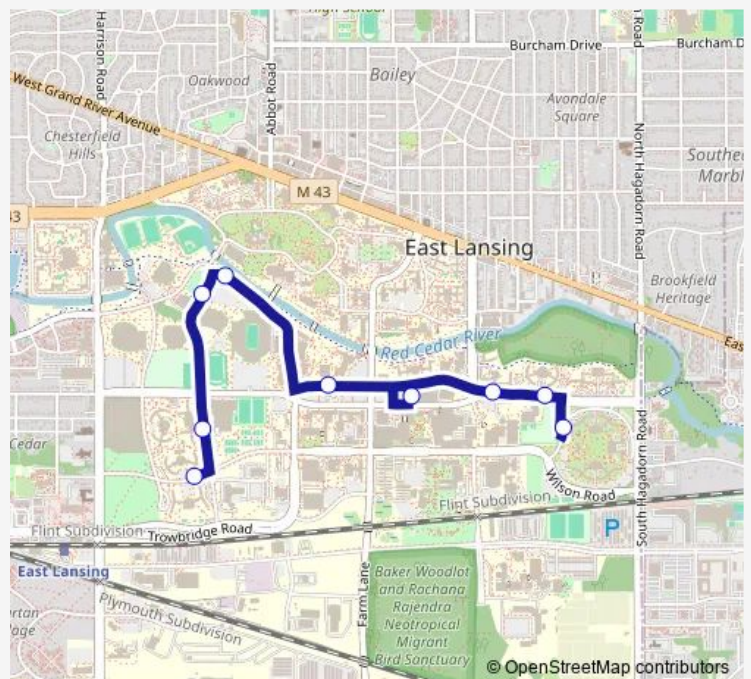

EBD Shaw past Birch

NBD Chestnut past Shaw

NBD Chestnut past Dem Hall Dr.

EBD Red Cedar past Chestnut

SBD Red Cedar at Wells Hall

EBD S Shaw before Farm

Ramp 1 Bay 2

Route schedule

WBD Wilson past Chestnut Rd — Ramp 1 Bay 2

Monday 21:05

Tuesday 21:05

Wednesday —

Thursday —

Friday —

Saturday —

Sunday —

Route info

Direction: WBD Wilson past Chestnut Rd

Stops: 9

Trip Duration: 0 hour 10 min

30 — South & East Neighborhoods

Direction

WBD Wilson past Chestnut Rd — NBD Conrad past Wilson

14 stops

EBD S Shaw before Farm

Ramp 1 Bay 2

EBD Shaw past Bogue

EBD Shaw before Conrad

EBD Shaw before Akers Dr

SBD Hagadorn before Wilson

NBD Conrad past Wilson

Route schedule