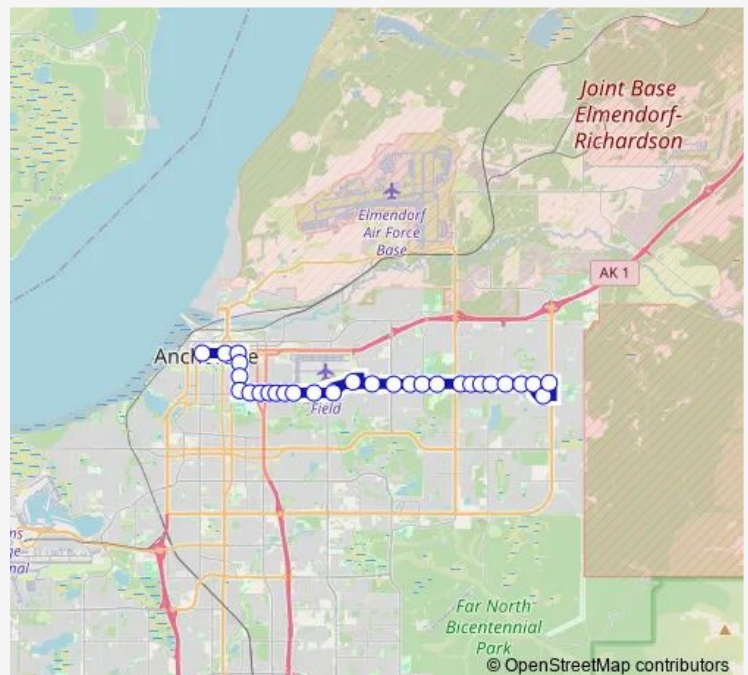

15th Avenue & Medfra Wnw

Route schedule

Debarr & Muldoon Wnw — Downtown Transit Center

Monday 06:08-23:05

Tuesday 06:08-23:05

Wednesday 06:08-23:05

Thursday 06:08-23:05

Friday 06:08-23:05

Saturday 08:31-19:01

Sunday 08:31-19:01

Route info

Direction: Debarr & Muldoon Wnw

Stops: 32

Trip Duration: 0 hour 23 min

15th Avenue & Ingra Ene

15th Avenue & Gambell Ene

15th Avenue & Eagle Wnw

Cordova & 14th Avenue Sse

Cordova & 11th Avenue Sse

9TH Avenue & Barrow Ene

9TH Avenue & B Street Wnw

9TH Avenue & C Street Wnw

9TH Avenue & F Street Wnw

9TH Avenue & H Street Wnw

Downtown Transit Center

Direction

Downtown Transit Center — Debarr & Muldoon Wnw

29 stops

[Open route schedule](#)

Downtown Transit Center

6TH Avenue & C Street Ese

6TH Avenue & Cordova Wsw