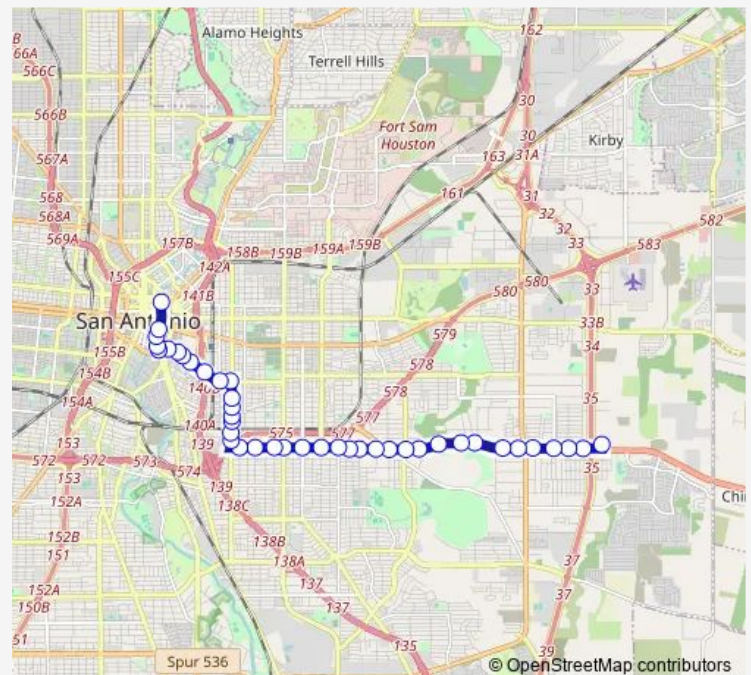

Bus 30 Rigsby

[Go to website](#)

Direction

ST. Mary'S & Pecan — WAL-Mart Parking Lot

54 stops

[Open route schedule](#)

ST. Mary'S & Pecan

ST. MARY'S & HOUSTON

ST. MARY'S & VILLITA

Cesar Chavez Blvd & S. Presa

Cesar Chavez Blvd & S. Alamo

Cesar Chavez BLV OPP J.H. Wood Bldg

Cesar Chavez Blvd & Indianola

Cesar Chavez Between Labor & IH-37

Cesar Chavez AT IH-37 N. Exit Ramp

Iowa btwn Cherry & Mesquite

Iowa & S. Hackberry

S. Hackberry & Cesar Chavez Blvd

S. Hackberry & Florida

Denver & S. Hackberry

S. Hackberry & High

S. Hackberry & Whittier

Rigsby & Olive

Rigsby & Piedmont

Rigsby & ST. Anthony

Rigsby & S. NEW Braunfels

Rigsby & Gevers

Route schedule

ST. Mary'S & Pecan — WAL-Mart Parking Lot

Monday 04:35-21:42

Tuesday 04:35-21:42

Wednesday 04:35-21:42

Thursday 04:35-21:42

Friday 04:35-21:42

Saturday 05:52-21:48

Sunday 05:52-21:45

Route info

Direction: ST. Mary'S & Pecan

Stops: 54

Trip Duration: 0 hour 47 min

30 — Rigsby