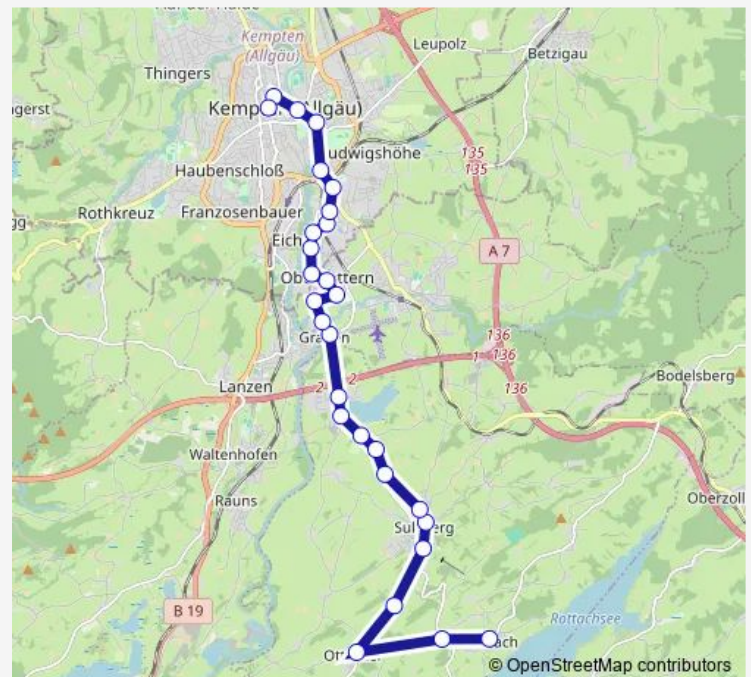

### Route info

Direction: Moosbach, Ortsmitte

Stops: 26

Trip Duration: 0 hour 29 min

Kempton, Füssener Str./Rosenau

Kempton, Fö.Str/St-Mang-Brücke

Kempton, Illerstr./Äüw

Kempton, Residenz/Pfeilergrab.