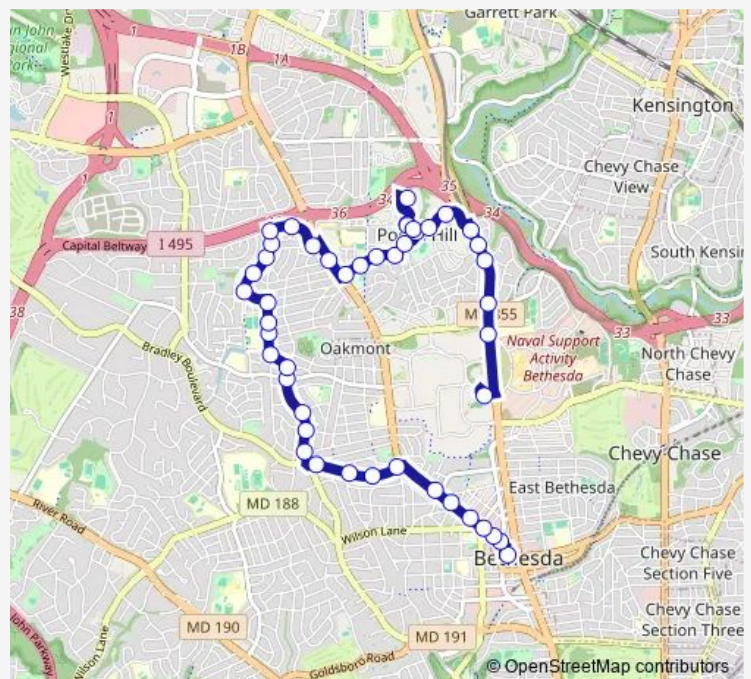

Beech AVE & Forest Rd

Beech AVE & OLD Georgetown Rd

Route schedule

Medical Center Station & BAY E — Bethesda Station & BAY A

Monday 05:40-21:00

Tuesday 05:40-21:00

Wednesday 05:40-21:00

Thursday 05:40-21:00

Friday 05:40-21:00

Saturday —

Sunday —

Route info

Direction: Medical Center Station & BAY E

Stops: 50

Trip Duration: 0 hour 28 min

30 — 30-Bethesda-Medical Center

OLD Georgetown RD & Wyngate Dr

Ryland DR & Singleton Dr

Singleton DR & Kingford Rd

Singleton DR & Bulls RUN Pkwy

Bulls RUN Pkwy & Beck Ct

Bulls RUN Pkwy & Nowell Dr

Bulls RUN Pkwy & Melvern Dr

Bulls RUN Pkwy & Wilmett Rd

Wilmett RD & Ewing Dr

Ewing DR & Beech Ave

Ewing DR & Johnson Ave

Ewing DR & Bradmoor Dr

Bradmoor DR & Lindale Dr

Bradmoor DR & Greentree Rd

Bradmoor DR & Madison St

Bradmoor DR & Mckinley St