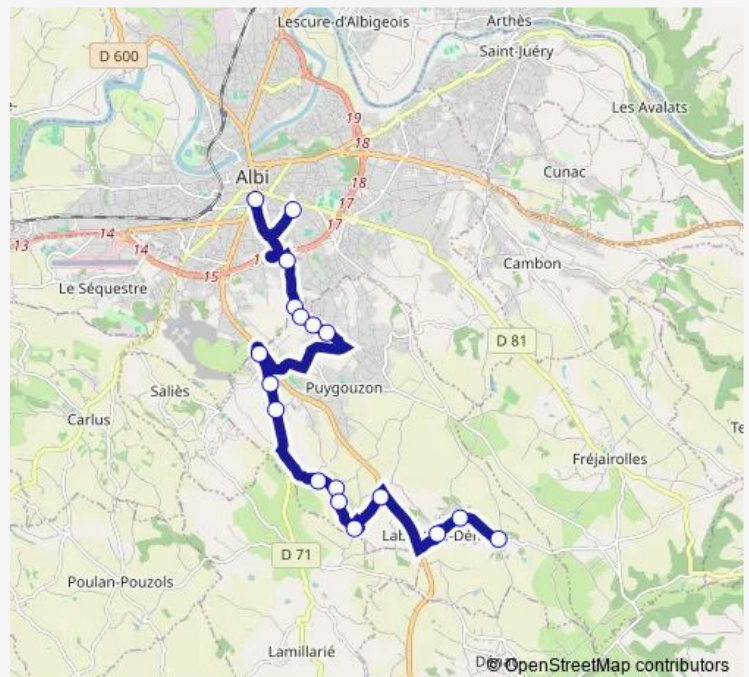

Vène Basse

Les Crêtes

Flandres-Dunkerque

Le Leuze

Crouzille

Fournials

Andrieu

Bellevue

Route schedule

Puygouzon - La Viste — Bellevue

Monday 07:10-08:10

Tuesday 07:10-08:10

Wednesday 07:10-08:10

Thursday 07:10-08:10

Friday 07:10-08:10

Saturday —

Sunday —

Route info

Direction: Puygouzon - La Viste

Stops: 18

Trip Duration: 0 hour 35 min

30 — Puygouzon - Labastide

Direction

Andrieu — Puygouzon - La Viste

Route schedule

Andrieu — Puygouzon - La Viste

Monday	16:05-18:00
Tuesday	16:05-18:00
Wednesday	12:10
Thursday	16:05-18:00
Friday	16:05-18:00
Saturday	—
Sunday	—

Route info

Direction: Andrieu

Stops: 18

Trip Duration: 0 hour 38 min