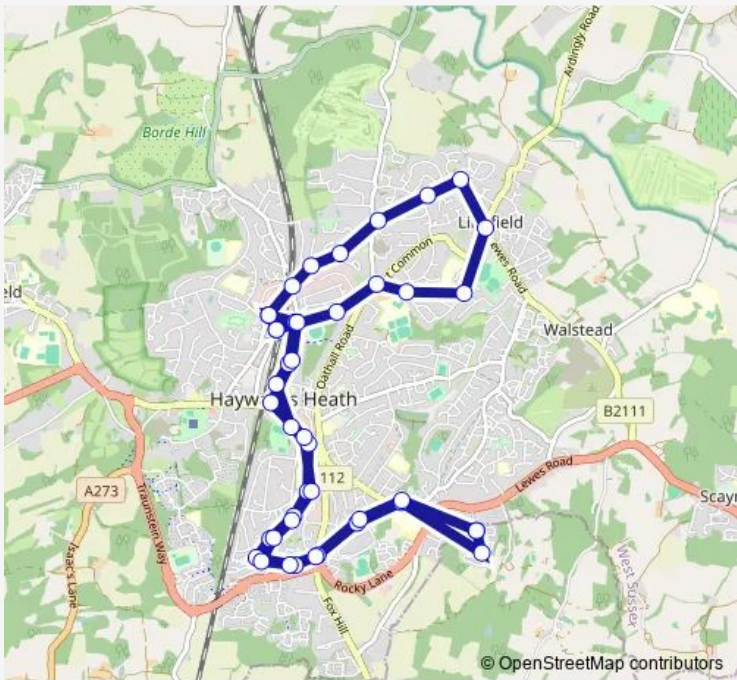

Bus 30 Haywards Heath - Lindfield Circular

[Go to website](#)

Direction
 Ridgeway — Ridgeway
 34 stops
[Open route schedule](#)

- Ridgeway
- Ash Way
- Princess Royal Hospital
- Dellney Avenue
- The Priory
- South Road
- Victoria Recreation Ground
- The Broadway
- Jireh Court
- Perrymount Road
- Market Square
- Sainsbury's
- Mill Green Road
- College Road
- Summerhill Close
- Sunte Avenue
- Pickers Green
- Playing Field
- High Street
- Lindfield Common
- Hickman's Lane

Route schedule
 Ridgeway — Ridgeway

Monday	15:02
Tuesday	15:02
Wednesday	15:02
Thursday	15:02
Friday	15:02
Saturday	08:21
Sunday	—

Route info
 Direction: Ridgeway
 Stops: 34
 Trip Duration: 0 hour 39 min

■ 30 — Haywards Heath - Lindfield Circular **BusMaps**

West Common Drive

Summerhill Lane

Sydney Road

Market Square

Sainsbury's

Perrymount Road

Jireh Court

The Broadway

South Road

The Priory

Dellney Avenue

Princess Royal Hospital

Ridgeway

Direction

Ridgeway — Ridgeway