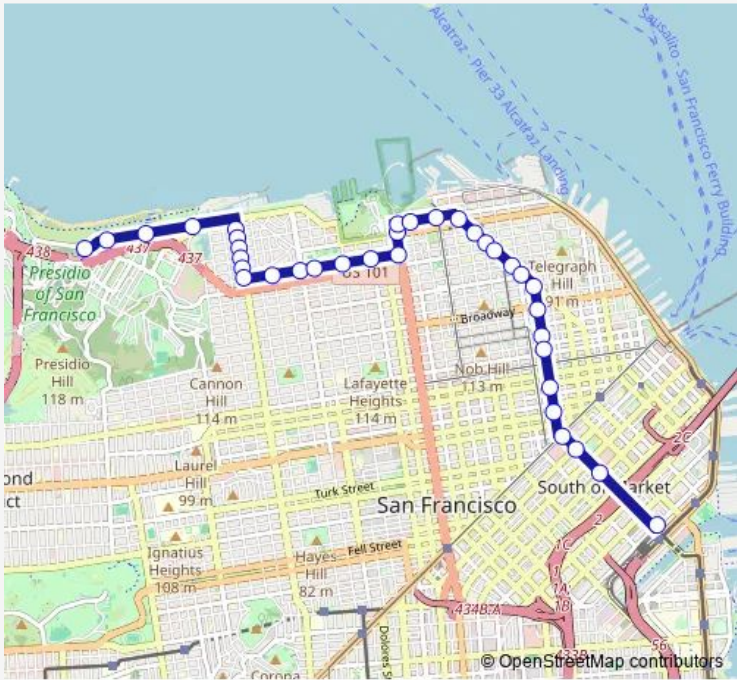

**Bus 30 Stockton**

[Go to website](#)

**Direction**  
 Crissy Field Transit Center — Townsend St & 4th St  
 36 stops  
[Open route schedule](#)

- Crissy Field Transit Center
- Mason St - Sports Basement
- Mason St - Tunnel Top Park
- Mason St & Yacht Rd
- Jefferson St & Divisadero St
- Divisadero St & Beach St
- Divisadero St & North Point St
- Divisadero St & Bay St
- Divisadero St & Francisco St
- Divisadero St & Chestnut St
- Chestnut St & Pierce St
- Chestnut St & Fillmore St
- Chestnut St & Webster St
- Chestnut St & Laguna St
- Chestnut St & Gough St
- Chestnut St & Van Ness Ave
- Van Ness Ave & Bay St
- North Point St & Van Ness Ave
- North Point St & Polk St
- North Point St & Hyde St
- Columbus Ave & Bay St

Route info  
 Direction: Crissy Field Transit Center  
 Stops: 36  
 Trip Duration: 0 hour 47 min

Columbus Ave & Francisco St

Columbus Ave & Taylor St

Columbus Ave & Lombard St

Columbus Ave & Filbert St

Columbus Ave & Union St

## Route info

Direction: Townsend St &amp; Lusk St

Stops: 39

Trip Duration: 0 hour 40 min

Chestnut St & Fillmore St

Chestnut St & Pierce St

Chestnut St & Divisadero St

Broderick St & Francisco St