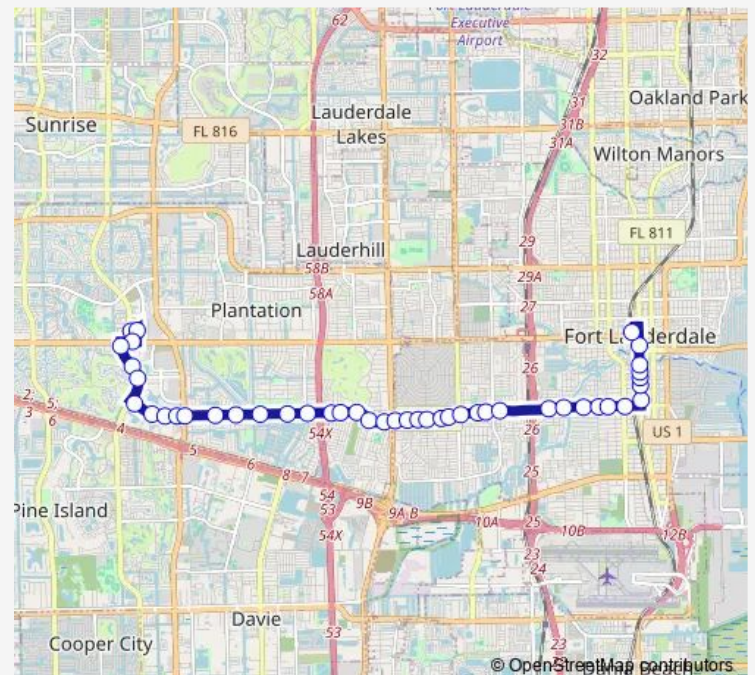

Bus 30 Davie Blv Local

[Go to website](#)

Direction

Central Terminal - (BAY B2 - Rt30) — West Terminal

45 stops

[Open route schedule](#)

Central Terminal - (BAY B2 - Rt30)

Andrews A/Broward B

Davie B/SW 31 A

Davie B/SW 32 A

Davie B/SW 33 T

Route schedule

Central Terminal - (BAY B2 - Rt30) — West Terminal

Monday 06:00-22:00

Tuesday 06:00-22:00

Wednesday 06:00-22:00

Thursday 06:00-22:00

Friday 06:00-22:00

Saturday 06:00-22:19

Sunday 09:30-18:54

Route info

Direction: Central Terminal - (BAY B2 - Rt30)

Stops: 45

Trip Duration: 0 hour 34 min

30 — Davie Blv Local

Davie B/SW 35 A

Davie B/SW 37 A

Davie B/US 441 (E)

Davie B/US 441 (W)

Davie B/SW 44 T

Peters R/SW 47 A

Peters R/SW 49 A