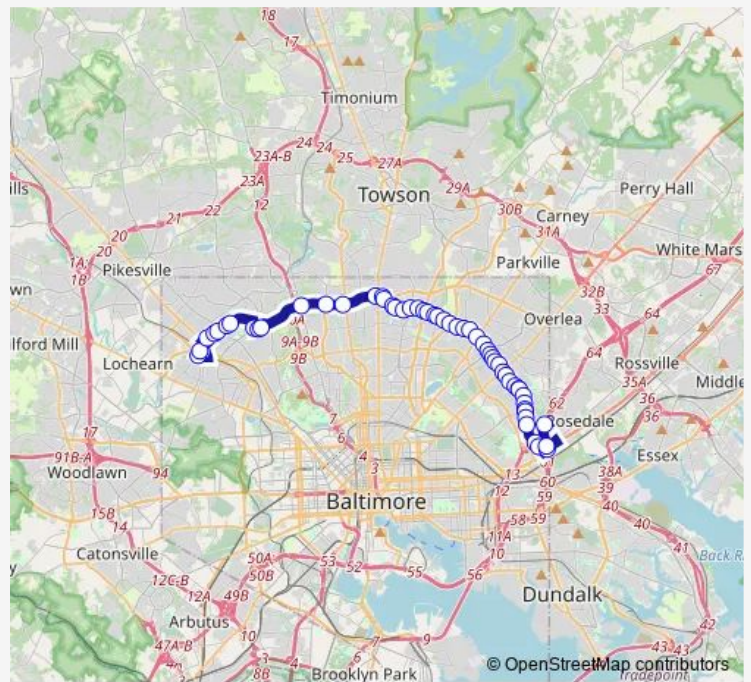

Bus 30 Rogers Ave - Hollander Ridge

[Go to website](#)

Direction
 Roland AVE & Deepdene RD nb — Frankford AVE & Sinclair LN sb
 36 stops
[Open route schedule](#)

- Roland AVE & Deepdene RD nb
- Northern Pkwy & Roland AVE fs eb
- Northern Pkwy & Springlake WY fs eb
- Northern Pkwy & York RD eb
- Northern Pkwy & Clearspring RD eb
- Belvedere AVE & Clearspring RD fs eb
- Belvedere AVE & Gilpin RD eb
- Belvedere AVE & Bradhurst RD eb
- Belvedere AVE & Chinquapin Pkwy eb
- Belvedere AVE & THE Alameda eb
- Belvedere AVE & Woodmont AVE eb
- Belvedere AVE & Loch Raven Blvd fs eb
- Belvedere AVE & Good Samaritan Hospital fs eb
- Belvedere AVE & Hillen RD eb
- Belvedere AVE & Hillen RD fs eb
- Belvedere AVE & Willowton RD eb
- Belvedere AVE & Perring Pkwy eb
- Echodale AVE & Herring RUN DR eb
- Echodale AVE & Catalpha RD fs eb
- Echodale AVE & Latona RD eb
- Echodale AVE & Harford RD eb

Route schedule

Roland AVE & Deepdene RD nb — Frankford AVE & Sinclair LN sb

Monday	14:50
Tuesday	14:50
Wednesday	14:50
Thursday	14:50
Friday	14:50
Saturday	—
Sunday	—

Route info

Direction: Roland AVE & Deepdene RD nb
 Stops: 36
 Trip Duration: 0 hour 48 min

30 — Rogers Ave - Hollander Ridge

Echodale AVE & Twin OAK AVE opp eb

Echodale AVE & Walther AVE eb

Echodale AVE & Crosswood AVE eb

Echodale AVE & Pembroke AVE eb

Echodale AVE & Remmell AVE eb

Frankford AVE & Corse AVE eb

Route info

Direction: Rogers AVE Metro Station BAY 3

Stops: 55

Trip Duration: 0 hour 51 min

Belvedere AVE & Hillen RD fs eb

Belvedere AVE & Willowton RD eb

Belvedere AVE & Perring Pkwy eb

Echodale AVE & Herring RUN DR eb