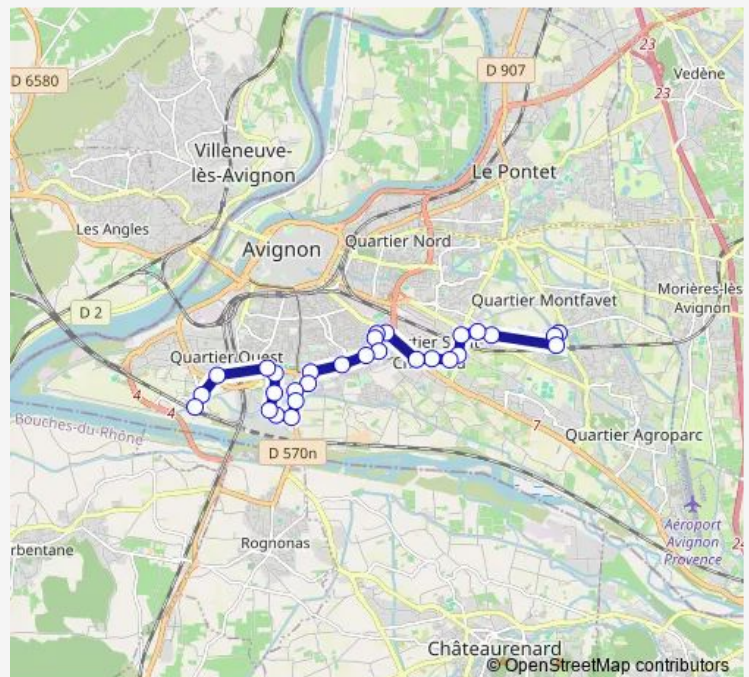

Campus S & T

Stade Gillardeaux

Follereau

Route schedule

Montfavet — Avignon Tgv

Monday 06:00-20:00

Tuesday 06:00-20:00

Wednesday 06:00-20:00

Thursday 06:00-20:00

Friday 06:00-20:00

Saturday 06:00-20:03

Sunday 08:00-19:54

Route info

Direction: Montfavet

Stops: 29

Trip Duration: 0 hour 37 min

■ 30 — Montfavet - Avignon Tgv

Duffaut

Rhône Durance

Schuman

Lavarin

Allende

Courtine

Confluence

Avignon Tgv

Direction

Avignon Tgv — Montfavet

32 stops

[Open route schedule](#)

Avignon Tgv

Confluence

Courtine