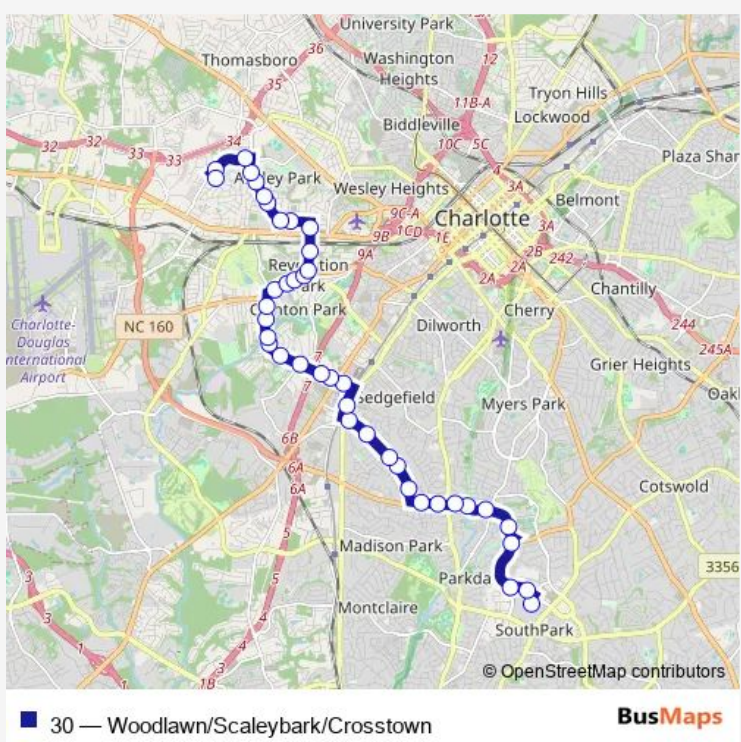

# Bus 30 Woodlawn/Scaleybark/Crosstown

[Go to website](#)

**Direction**  
 Southpark Community Transit Center — Carrowmore Pl & Thornton Rd

41 stops

[Open route schedule](#)

- Southpark Community Transit Center
- Carnegie Blvd @ 6337
- Barclay Downs Dr & Carnegie Blvd
- Barclay Downs Dr & Ferncliff Rd
- Runnymede Ln & Barclay Downs Dr
- Woodlawn Rd & Selwyn Ave
- Woodlawn Rd & Montford Dr
- Woodlawn Rd & Park Rd
- Woodlawn Rd @ 1315
- Woodlawn Rd & Castlewood Rd
- Scaleybark Rd & Belrose Ln
- Scaleybark Rd & Sewickley Dr
- Scaleybark Rd & Wall Street
- Scaleybark Rd & Hartford Ave
- Scaleybark Rd & South Blvd
- South Blvd & Whitton St
- Clanton Rd & Pelton St
- Clanton Rd & Tryon St
- Clanton Rd & St Vardell Ln
- Clanton Rd & Revolution Park Dr
- Clanton Rd & Archer Ave

**Route schedule**  
 Southpark Community Transit Center — Carrowmore Pl & Thornton Rd

Monday	07:02-22:10
Tuesday	07:02-22:10
Wednesday	07:02-22:10
Thursday	07:02-22:10
Friday	07:02-22:10
Saturday	07:02-22:10
Sunday	—

**Route info**

Direction: Southpark Community Transit Center

Stops: 41

Trip Duration: 0 hour 44 min

Clanton Rd & Fieldcrest Rd

Clanton Rd & Sargeant Dr

Clanton Rd & Caronia St

Clanton Rd & Farmer St

## Direction

Carrowmore Pl & Thornton Rd — Southpark- Wheelchair Accessible

45 stops

[Open route schedule](#)

Carrowmore Pl & Thornton Rd

Aberdeen St & Whitehall Dr

Carlyle Dr & Paisley Pl

Carlyle Dr & Bromwich Rd