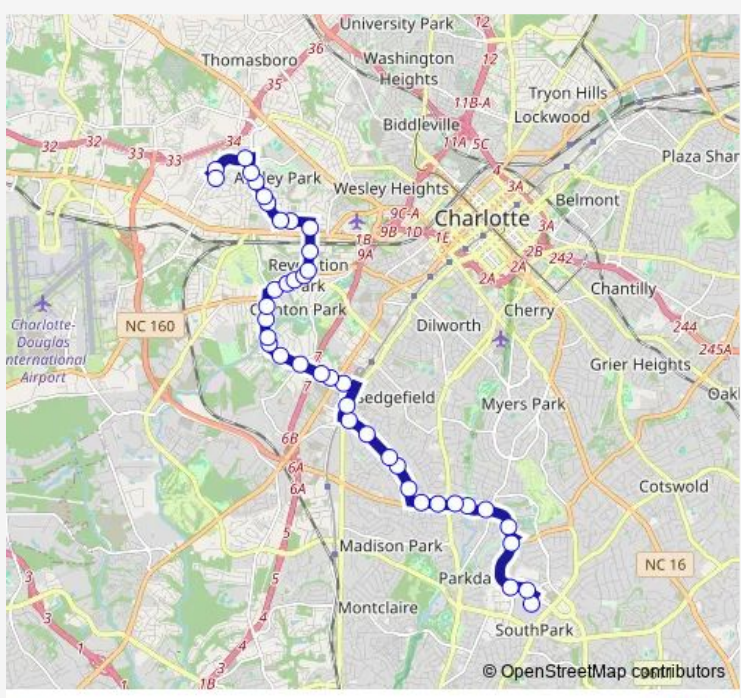

Bus 30 Woodlawn/Scaleybark/Crosstown

[Go to website](#)

Direction
 Southpark Community Transit Center — Carrowmore Pl & Thornton Rd
 41 stops
[Open route schedule](#)

- Southpark Community Transit Center
- Carnegie Blvd @ 6337
- Barclay Downs Dr & Carnegie Blvd
- Barclay Downs Dr & Ferncliff Rd
- Runnymede Ln & Barclay Downs Dr
- Woodlawn Rd & Selwyn Ave
- Woodlawn Rd & Montford Dr
- Woodlawn Rd & Park Rd
- Woodlawn Rd @ 1315
- Woodlawn Rd & Castlewood Rd
- Scaleybark Rd & Belrose Ln
- Scaleybark Rd & Sewickley Dr
- Scaleybark Rd & Wall Street
- Scaleybark Rd & Hartford Ave
- Scaleybark Rd & South Blvd
- South Blvd & Whitton St
- Clanton Rd & Pelton St
- Clanton Rd & Tryon St
- Clanton Rd & St Vardell Ln
- Clanton Rd & Revolution Park Dr
- Clanton Rd & Archer Ave

Route schedule
 Southpark Community Transit Center — Carrowmore Pl & Thornton Rd

Monday	07:02-22:10
Tuesday	07:02-22:10
Wednesday	07:02-22:10
Thursday	07:02-22:10
Friday	07:02-22:10
Saturday	07:02-22:10
Sunday	—

Route info
 Direction: Southpark Community Transit Center
 Stops: 41
 Trip Duration: 0 hour 40 min

■ 30 — Woodlawn/Scaleybark/Crosstown **BusMaps**

Clanton Rd & Fieldcrest Rd

Clanton Rd & Sargeant Dr

Clanton Rd & Caronia St

Direction: Carrowmore Pl & Thornton Rd

Stops: 45

Trip Duration: 0 hour 42 min

Clanton Rd & Tryon St

Clanton Rd & Dewitt Ln

Scaleybark Station Bus Bay

Scaleybark Rd & Conway Ave

Scaleybark Rd & Hartford Ave