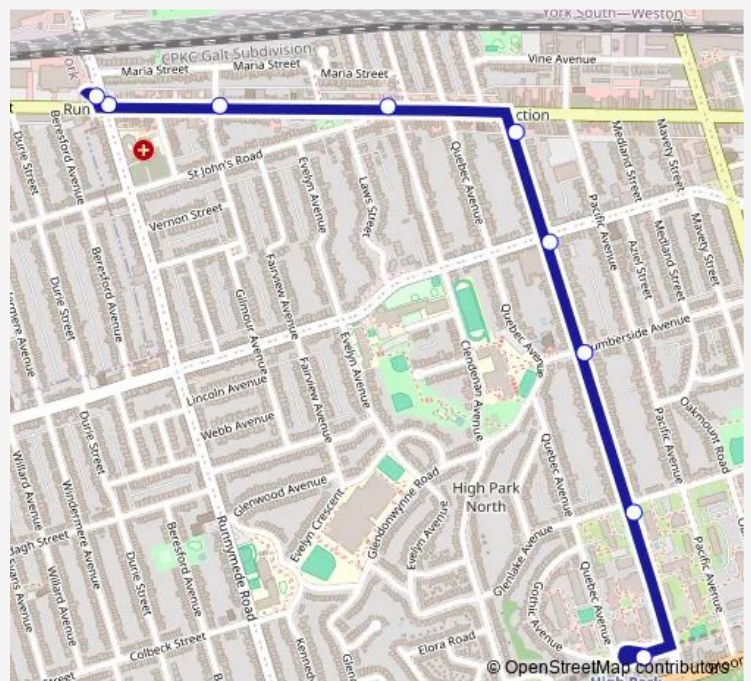

High Park Ave at Humberside Ave

High Park Ave at Annette St

High Park Ave at Dundas St West

Dundas St West at Clendenan Ave

Dundas St West at Gilmour Ave

Dundas St West at Runnymede Rd

Runnymede Loop at Dundas St West

Route schedule

High Park Station — Runnymede Loop at Dundas St West

Monday 05:30-01:15⁺¹

Tuesday 05:30-01:15⁺¹

Wednesday 05:30-01:15⁺¹

Thursday 05:30-01:15⁺¹

Friday 05:30-01:15⁺¹

Saturday 05:30-01:00⁺¹

Sunday 07:30-01:00⁺¹

Route info

Direction: High Park Station

Stops: 9

Trip Duration: 0 hour 8 min

30 — High Park North

Direction

Runnymede Loop at Dundas St West — High Park Station

Route info

Direction: Runnymede Loop at Dundas St West

Stops: 9

Trip Duration: 0 hour 7 min

30 Bus time schedules and route maps are available in an offline PDF at busmaps.com. Use the busmaps.com website to see live bus times, train schedule or subway schedule, and step-by-step directions for all public transit in Toronto