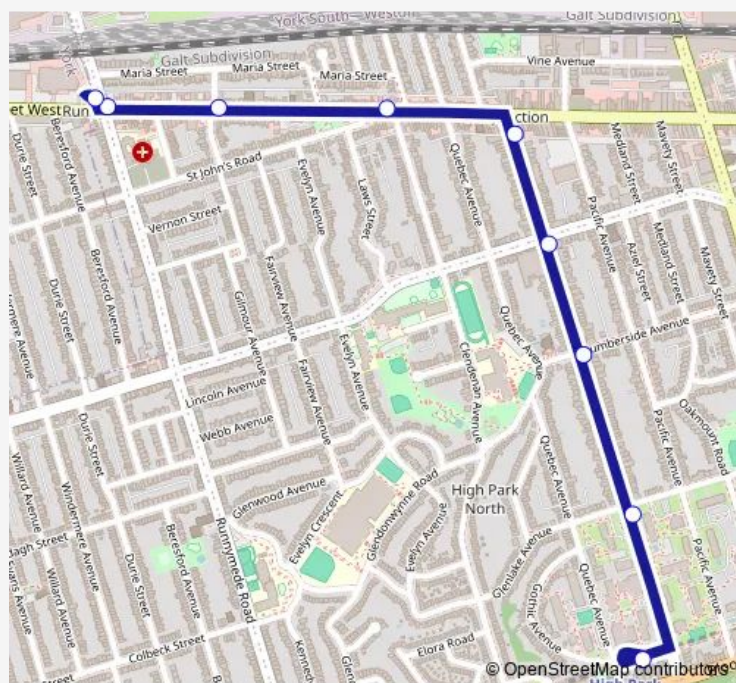

High Park Ave at Humberside Ave

High Park Ave at Annette St

High Park Ave at Dundas St West

Dundas St West at Clendenan Ave

Dundas St West at Gilmour Ave

Dundas St West at Runnymede Rd

Runnymede Loop at Dundas St West

Sunday 07:30-01:00⁺¹

Route info

Direction: High Park Station

Stops: 9

Trip Duration: 0 hour 8 min

30 — High Park North

Direction

Runnymede Loop at Dundas St West — High Park Station

9 stops

[Open route schedule](#)

Runnymede Loop at Dundas St West

Dundas St West at Runnymede Rd

Dundas St West at Gilmour Ave

Dundas St West at Clendenan Ave

High Park Ave at Dundas St West South Side

High Park Ave at Annette St

Route info

Direction: Runnymede Loop at Dundas St West

Stops: 9

Trip Duration: 0 hour 7 min

30 Bus time schedules and route maps are available in an offline PDF at busmaps.com. Use the busmaps.com website to see live bus times, train schedule or subway schedule, and step-by-step directions for all public transit in Toronto