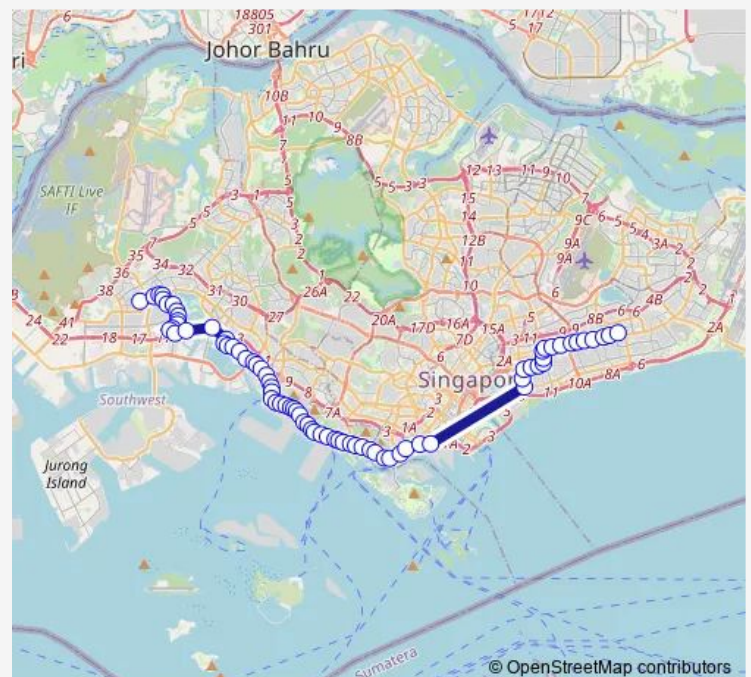

Thursday 05:30

Friday 05:30

Saturday 05:30

Sunday 05:45

Route info

Direction: Boon Lay Int

Stops: 75

Trip Duration: 2 hour 31 min