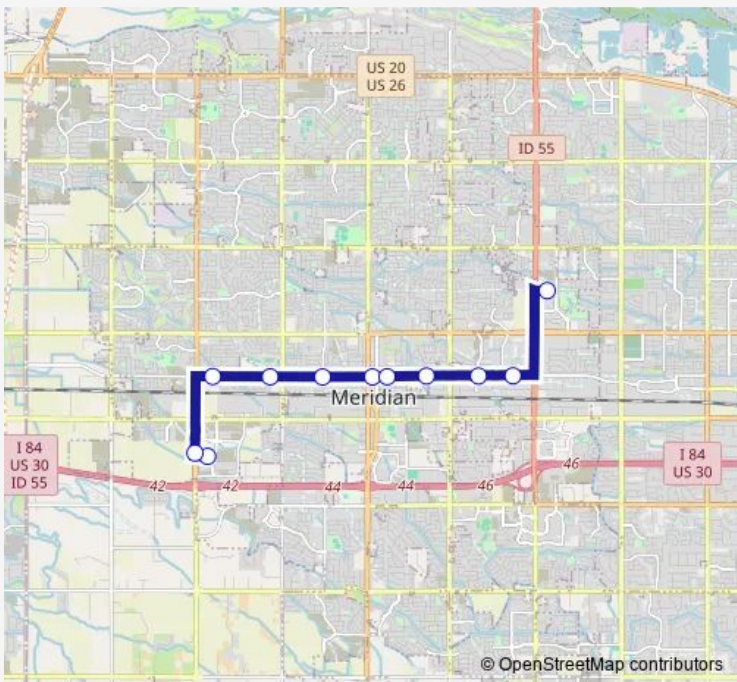

## Bus 30 Pine

[Go to website](#)

**Direction**  
 S Wayfinder Ave & S Vanguard Way Nwc — E River Valley St & N Records Ave Swm

11 stops

[Open route schedule](#)

- S Wayfinder Ave & S Vanguard Way Nwc
- S Ten Mile Rd & S Vanguard Way Nec
- W Pine Ave & N Clara Ave Sec
- W Pine Ave & N Tall Pine Pl Sec
- W Pine Ave & N West 8th St Sec
- E Pine Ave & N Main St Swm
- E Pine Ave & E 3rd St Swc
- E Pine Ave & N Stonehenge Way Swm
- E Pine Ave & N Webb Ave Sec
- E Pine Ave & N Rosario St Sec
- E River Valley St & N Records Ave Swm

**Route schedule**  
 S Wayfinder Ave & S Vanguard Way Nwc — E River Valley St & N Records Ave Swm

Monday	07:57-18:26
Tuesday	07:57-18:26
Wednesday	07:57-18:26
Thursday	07:57-18:26
Friday	07:57-18:26
Saturday	—
Sunday	—

**Route info**

Direction: S Wayfinder Ave & S Vanguard Way Nwc

Stops: 11

Trip Duration: 0 hour 23 min

**Direction**

E River Valley St &amp; N Records Ave Swm — S Wayfinder Ave &amp; S Vanguard Way Nwc

12 stops

Thursday 08:30-18:00

Friday 08:30-18:00

Saturday —

Sunday —

**Route info**

Direction: E River Valley St &amp; N Records Ave Swm

Stops: 12

Trip Duration: 0 hour 24 min