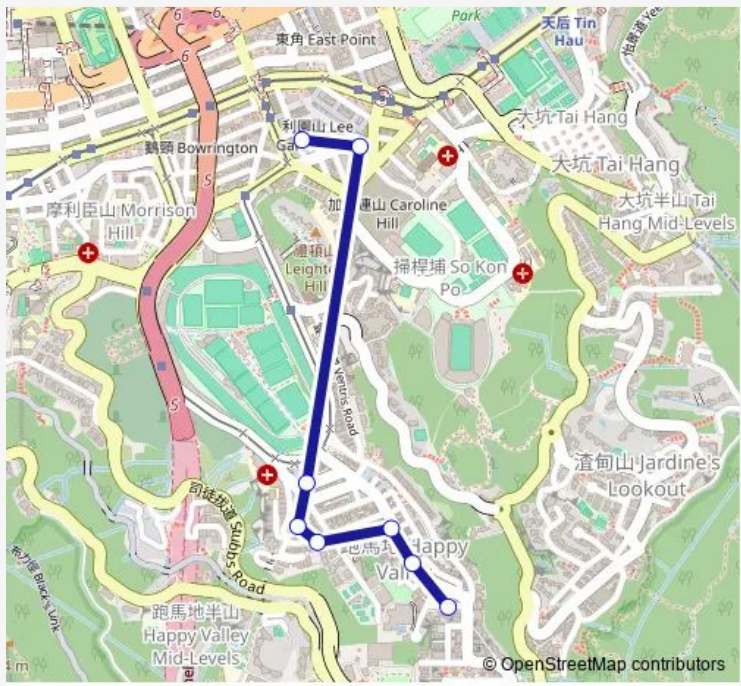

Bus 30 Causeway BAY (LAN Fong Road) - Happy Valley (Holly Road)

[Go to website](#)

Direction
 Holly Road Terminus — LAN FONG ROAD NO. 2-16 TERMINUS|CAUSEWAY BAY LEE GARDEN ROAD

8 stops

[Open route schedule](#)

- Holly Road Terminus
- NO. 60 Sing WOO Road (Near Police Station)
- NEAR HAPPY VALLEY POST OFFICE, SING WOO ROAD
- NEAR FINE MANSION, VILLAGE ROAD
- WANG TAK STREET NO.2
- YIK YAM STREET NO. 36
- YUN PING ROAD NO. 3
- LAN FONG ROAD NO. 2-16 TERMINUS|CAUSEWAY BAY LEE GARDEN ROAD

Route schedule
 Holly Road Terminus — LAN FONG ROAD NO. 2-16 TERMINUS|CAUSEWAY BAY LEE GARDEN ROAD

Monday	06:40-09:30
Tuesday	06:40-09:30
Wednesday	06:40-09:30
Thursday	06:40-09:30
Friday	06:40-09:30
Saturday	06:40-09:30
Sunday	06:40

Route info
 Direction: Holly Road Terminus
 Stops: 8
 Trip Duration: 0 hour 7 min

■ 30 — Causeway BAY (LAN Fong Road) - Happy Valley (Holly Road) **BusMaps**

Direction

LAN FONG ROAD NO. 2-16 TERMINUS|CAUSEWAY
BAY LEE GARDEN ROAD — Holly Road Terminus