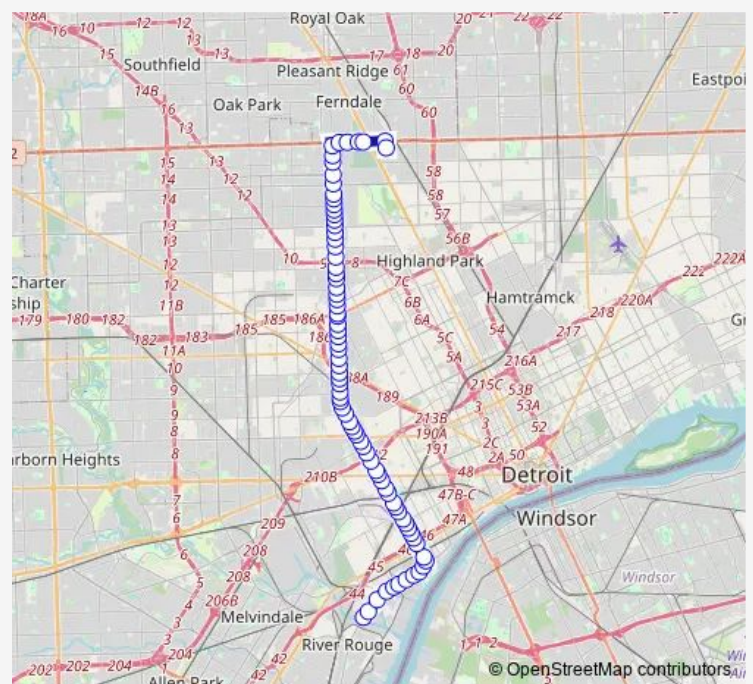

Bus 30 Livernois

[Go to website](#)

Direction

Jefferson & Brennan — Jason Hargrove Transit Center - Bay 7

80 stops

[Open route schedule](#)

Jefferson & Brennan

Jefferson @ 9300

Livernois & Toledo

Livernois & Plumer

Livernois & Federal

Route schedule

Jefferson & Brennan — Jason Hargrove Transit Center - Bay 7

Monday 05:50-21:05

Tuesday 05:50-21:05

Wednesday 05:50-21:05

Thursday 05:50-21:05

Friday 05:50-21:05

Saturday 06:58-20:58

Sunday 07:00-19:00

Route info

Direction: Jefferson & Brennan

Stops: 80

Trip Duration: 0 hour 48 min

Livernois & Linsdale

Livernois & Van Buren

Livernois & Joy

Livernois & Ridgewood

Livernois & Northfield

Livernois & I-96 Service Dr

Livernois & Grand River

Livernois & Collingwood