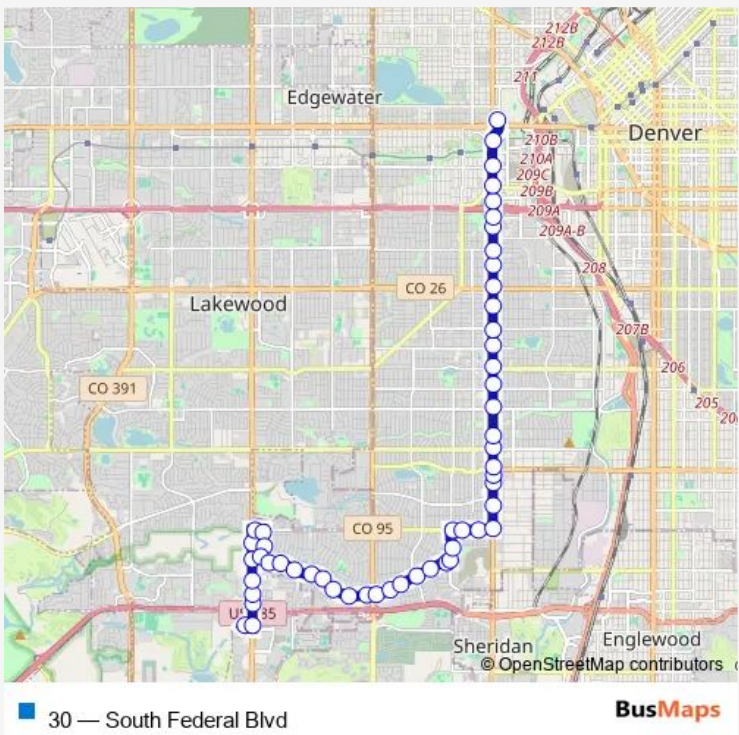

Bus 30 South Federal Blvd

[Go to website](#)

Direction
 S Federal Blvd & W Evans Ave Gate B — Colfax & Federal Transfer Center Gate C
 22 stops
[Open route schedule](#)

- S Federal Blvd & W Evans Ave Gate B
- S Clay St & W Warren Ave
- W Evans Ave & S Clay St
- S Federal Blvd & W Evans Ave Gate G
- S Federal Blvd & W Jewell Ave
- S Federal Blvd & W Colorado Ave
- S Federal Blvd & W Florida Ave
- S Federal Blvd & W Louisiana Ave
- S Federal Blvd & W Mississippi Ave
- S Federal Blvd & W Kentucky Ave
- S Federal Blvd & W Exposition Ave
- S Federal Blvd & W Virginia Ave
- S Federal Blvd & W Alameda Ave
- S Federal Blvd & W Bayaud Ave
- Federal Blvd & W 1st Ave
- Federal Blvd & W 4th Ave
- Federal Blvd & W 5th Ave
- Federal Blvd & W 6th Ave
- Federal Blvd & W 8th Ave
- Federal Blvd & W 10th Ave
- Decatur / Federal Station Gate E

Route schedule
 S Federal Blvd & W Evans Ave Gate B — Colfax & Federal Transfer Center Gate C

Monday	—
Tuesday	—
Wednesday	—
Thursday	—
Friday	—
Saturday	—
Sunday	07:51-16:20

Route info
 Direction: S Federal Blvd & W Evans Ave Gate B
 Stops: 22
 Trip Duration: 0 hour 26 min

30 — South Federal Blvd

Direction

Wadsworth & Hampden PnR — Colfax & Federal Transfer Center Gate C

53 stops

[Open route schedule](#)

Wadsworth & Hampden PnR

S Wadsworth Blvd & W Jefferson Ave

S Wadsworth Blvd & US 285

S Wadsworth Blvd & W Girton Ave

S Wadsworth Blvd & W Eastman Pl

S Wadsworth Blvd & W Dartmouth Ave

S Wadsworth Blvd & W Amherst Ave

W Yale Ave & S Wadsworth Blvd

S Webster St & W Yale Ave

S Webster St & W Bates Ave