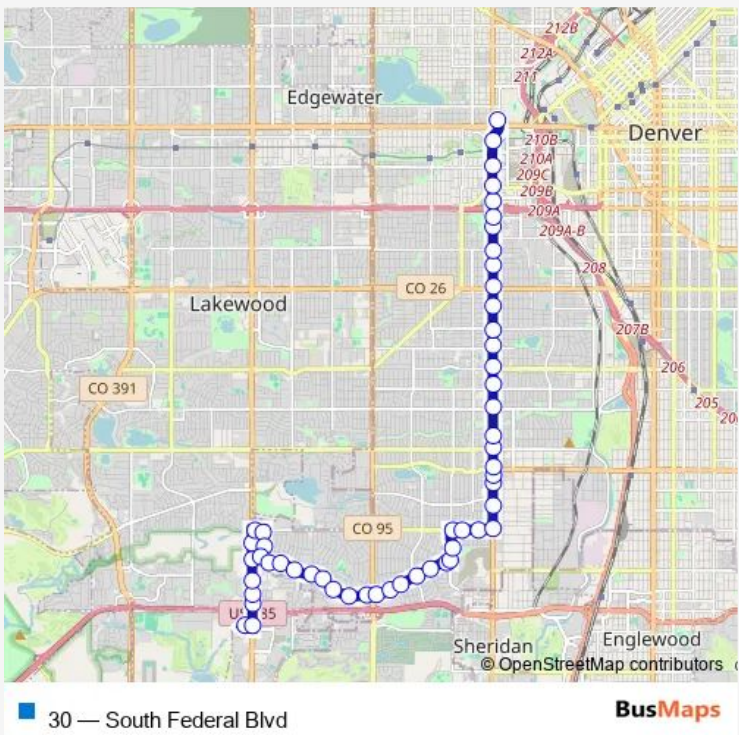

**Bus 30 South Federal Blvd**

[Go to website](#)

**Direction**  
 S Federal Blvd & W Evans Ave Gate B — Colfax & Federal Transfer Center Gate C  
 22 stops  
[Open route schedule](#)

- S Federal Blvd & W Evans Ave Gate B
- S Clay St & W Warren Ave
- W Evans Ave & S Clay St
- S Federal Blvd & W Evans Ave Gate G
- S Federal Blvd & W Jewell Ave
- S Federal Blvd & W Colorado Ave
- S Federal Blvd & W Florida Ave
- S Federal Blvd & W Louisiana Ave
- S Federal Blvd & W Mississippi Ave
- S Federal Blvd & W Kentucky Ave
- S Federal Blvd & W Exposition Ave
- S Federal Blvd & W Virginia Ave
- S Federal Blvd & W Alameda Ave
- S Federal Blvd & W Bayaud Ave
- Federal Blvd & W 1st Ave
- Federal Blvd & W 4th Ave
- Federal Blvd & W 5th Ave
- Federal Blvd & W 6th Ave
- Federal Blvd & W 8th Ave
- Federal Blvd & W 10th Ave
- Decatur / Federal Station Gate E

**Route schedule**  
 S Federal Blvd & W Evans Ave Gate B — Colfax & Federal Transfer Center Gate C

Monday	—
Tuesday	—
Wednesday	—
Thursday	—
Friday	—
Saturday	—
Sunday	07:51-16:20

**Route info**  
 Direction: S Federal Blvd & W Evans Ave Gate B  
 Stops: 22  
 Trip Duration: 0 hour 26 min

## Direction

Wadsworth & Hampden Pnr — Colfax & Federal Transfer Center Gate C

53 stops

[Open route schedule](#)

Wadsworth & Hampden Pnr

S Wadsworth Blvd & W Jefferson Ave

S Wadsworth Blvd & US 285

S Wadsworth Blvd & W Girton Ave

## Route info

Direction: Colfax & Federal Transfer Center Gate C

Stops: 53

Trip Duration: 0 hour 43 min

W Yale Ave & S Federal Blvd

W Yale Ave & S Irving St

W Yale Ave & S Knox Ct

S Lowell Blvd & W Yale Ave