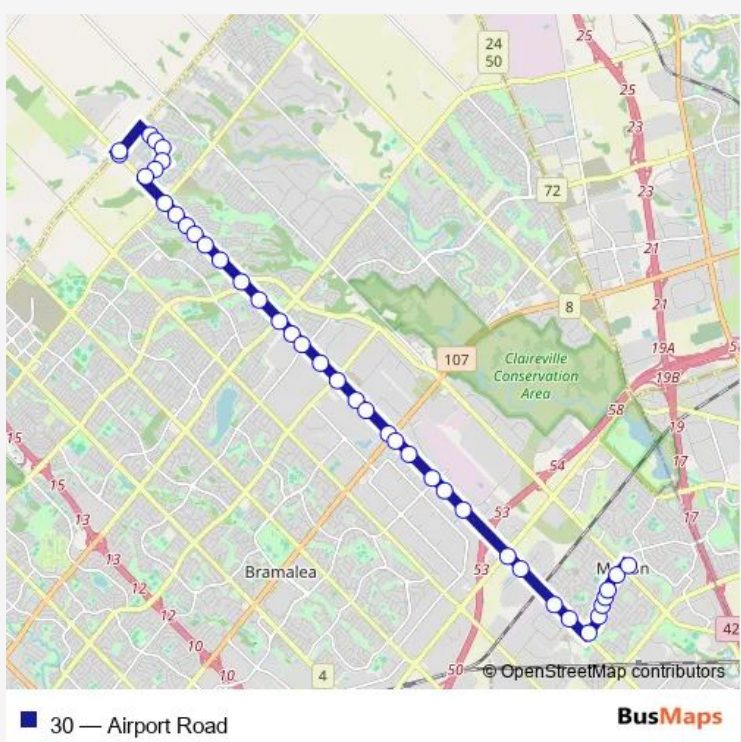

# Bus 30 Airport Road

[Go to website](#)

**Direction**  
 Airport Rd s/of Mayfield Rd — Westwood Mall Terminal  
 Route 14 Stop

40 stops

[Open route schedule](#)

- Airport Rd s/of Mayfield Rd
- Mayfield Rd e/of Airport Rd
- Maisonneuve Blvd n/of Leparc Rd
- Maisonneuve Blvd n/of Sofitel Rd
- Maisonneuve Blvd n/of Mount Royal Cir
- Mount Royal Circle n/of Lacoste Blvd
- Lacoste Blvd e/of Leparc Rd
- Lacoste Blvd e/of Airport Rd
- Airport Rd s/of Countryside Dr
- Airport Rd opp Treeline Blvd
- Airport Rd at Yellow Avens Blvd
- Airport Rd at Camrose St
- Airport Rd at Eagle Plains Dr
- Airport Rd at Stonecrest Dr
- Airport Rd at Sandalwood Pky E
- Airport Rd btwn Sandalwood Pky & Bovaird Dr
- Airport Rd s/of Bovaird Dr E
- Airport Rd s/of Triple Crown Dr
- North Park - Zum Bovaird Station Stop Sb
- Airport Rd btwn North Park Dr & Williams Pkwy
- Williams - Zum Bovaird Station Stop Sb

Route schedule

Airport Rd s/of Mayfield Rd — Westwood Mall Terminal  
 Route 14 Stop

Monday	03:11-02:51 <sup>+1</sup>
Tuesday	03:11-02:51 <sup>+1</sup>
Wednesday	03:11-02:51 <sup>+1</sup>
Thursday	03:11-02:51 <sup>+1</sup>
Friday	03:11-02:51 <sup>+1</sup>
Saturday	03:11-02:51 <sup>+1</sup>
Sunday	03:11-02:51 <sup>+1</sup>

**Route info**

Direction: Airport Rd s/of Mayfield Rd

Stops: 40

Trip Duration: 0 hour 41 min

Airport Rd at 9264 Airport Rd

Airport Rd at 9250 Airport Rd

Airport Rd n/of Queen St

Queen - Zum Bovaird Station Stop Sb

Airport Rd s/of Coventry Rd

Airport Rd n/of Clark Blvd

Airport Rd btwn Clark Blvd & Woodslea Rd

Woodslea - Zum Bovaird Station Stop Sb

Steeles - Zum Bovaird Station Stop Sb

Airport Rd n/of Production Rd

Airport Rd at Thamesgate Dr