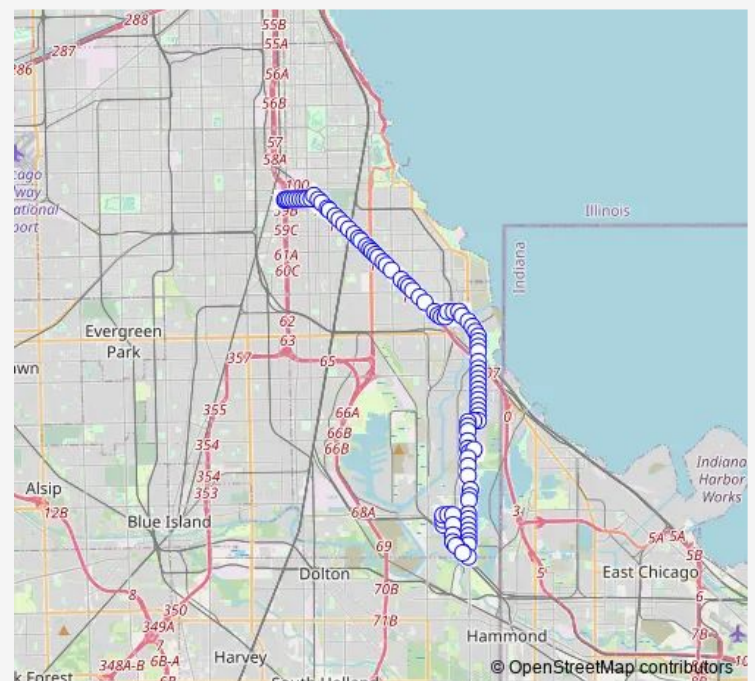

Avenue O & 126th Street

Avenue O & Veteran's Drive (12400 S)

12243 S Avenue O

Avenue O & Ewing (12000 South)

11919 S Avenue O

Avenue O & 118th Street

118th Street & Lake Point Plaza (3600 E)

11731 S Avenue O

Avenue O & 116th Street

Avenue O & 114th Street

Avenue O & 113th Street

Route schedule

Hegewisch Metra Station — 69th Red Line Station

Monday 04:33-22:30

Tuesday 04:33-22:30

Wednesday 04:33-22:30

Thursday 04:33-22:30

Friday 04:33-22:30

Saturday 04:55-22:30

Sunday —

Route info

Direction: Hegewisch Metra Station

Stops: 82

Trip Duration: 0 hour 50 min

■ 30 — South Chicago

Avenue O & 112th Street

112th Street & Avenue M

Ewing & 112th Street

Ewing & 111th Street

Ewing & 110th Street

Ewing & 109th Street

Ewing & 108th Street